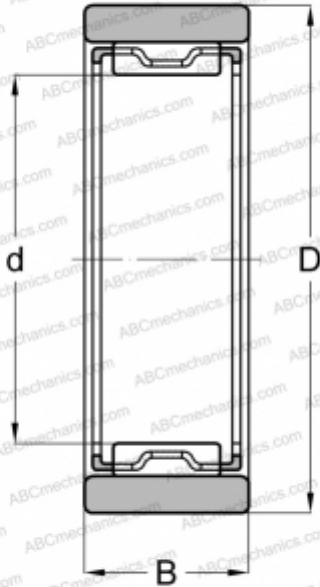

RNAO5X10X8-TV INA

Needle roller bearings

TYPE: Roller bearings, Needle, Single row, With machined rings without flanges, without an inner ring, Metric

Technical specification

DIMENSIONS, MM

d	5,000
D	10,000
B	8,000

MANUFACTURER

[INA](#)

INTERCHANGE

ABC	RNAO 5x10x8
FAG	RNAO 5x10x8(RNAF 5x10x8)
SKF	RNAO 5x10x8 TN
IKO	RNAF 5108 N

CALCULATION DATA

Basic dynamic load rating, C	2,650 kN
Basic static load rating, Co	1,920 kN
Fatigue load limit, Pu	0,295 kN
Reference speed	53000 r/min
Limiting speed	39000 r/min