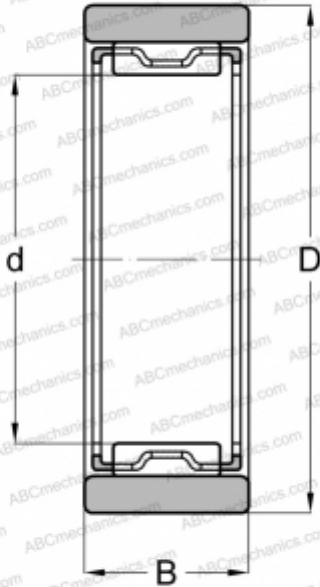

## RNAO6X13X8-TV INA

Needle roller bearings

TYPE: Roller bearings, Needle, Single row, With machined rings without flanges, without an inner ring, Metric

#### DIMENSIONS, MM

d	6,000
D	13,000
B	8,000