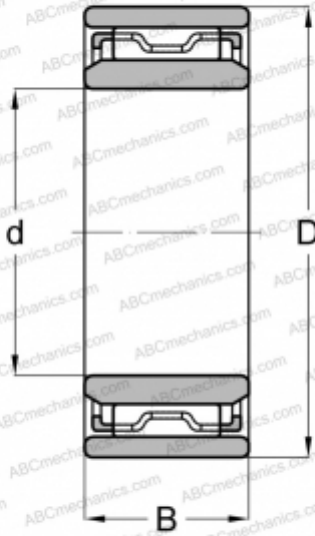

NAO9X22X12-TV INA

Needle roller bearings

TYPE: Roller bearings, Needle, Single row, With machined rings without flanges, with an inner ring, Metric

Technical specification

DIMENSIONS, MM

d	9,000
D	22,000
B	12,000

MANUFACTURER

[INA](#)

INTERCHANGE

ABC	NAO 9x22x12
SKF	NAO 9x22x12 TN

CALCULATION DATA

Basic dynamic load rating, C	11,300 kN
Basic static load rating, Co	9,900 kN
Fatigue load limit, Pu	1,740 kN
Reference speed	17900 r/min
Limiting speed	26000 r/min