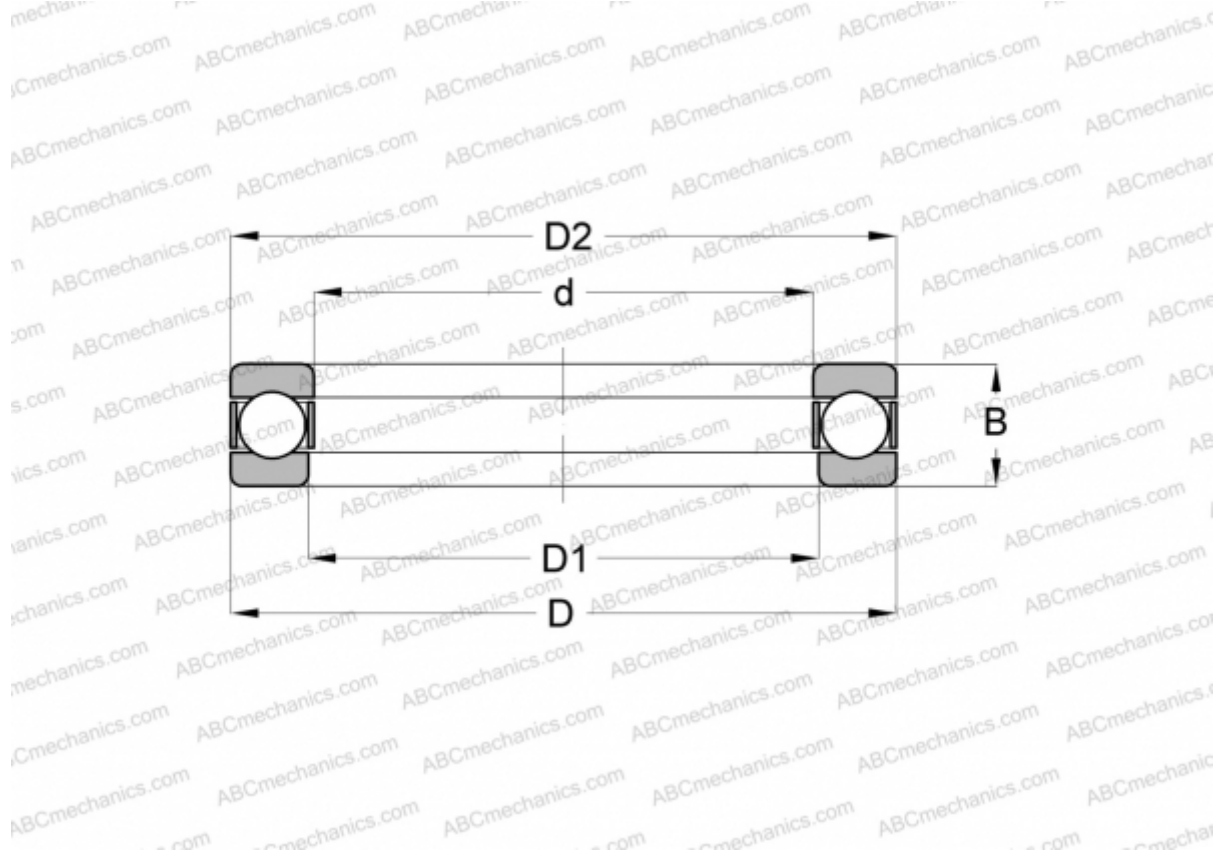

## BA 5 ABC

Thrust ball bearings

TYPE: Ball bearings, Thrust ball bearing, Single direction, Separable

### Technical specification

#### DIMENSIONS, MM

d	5,000
D	12,000
D1	5,200
D2	11,800
B	4,000

**MANUFACTURER** [ABC](#)