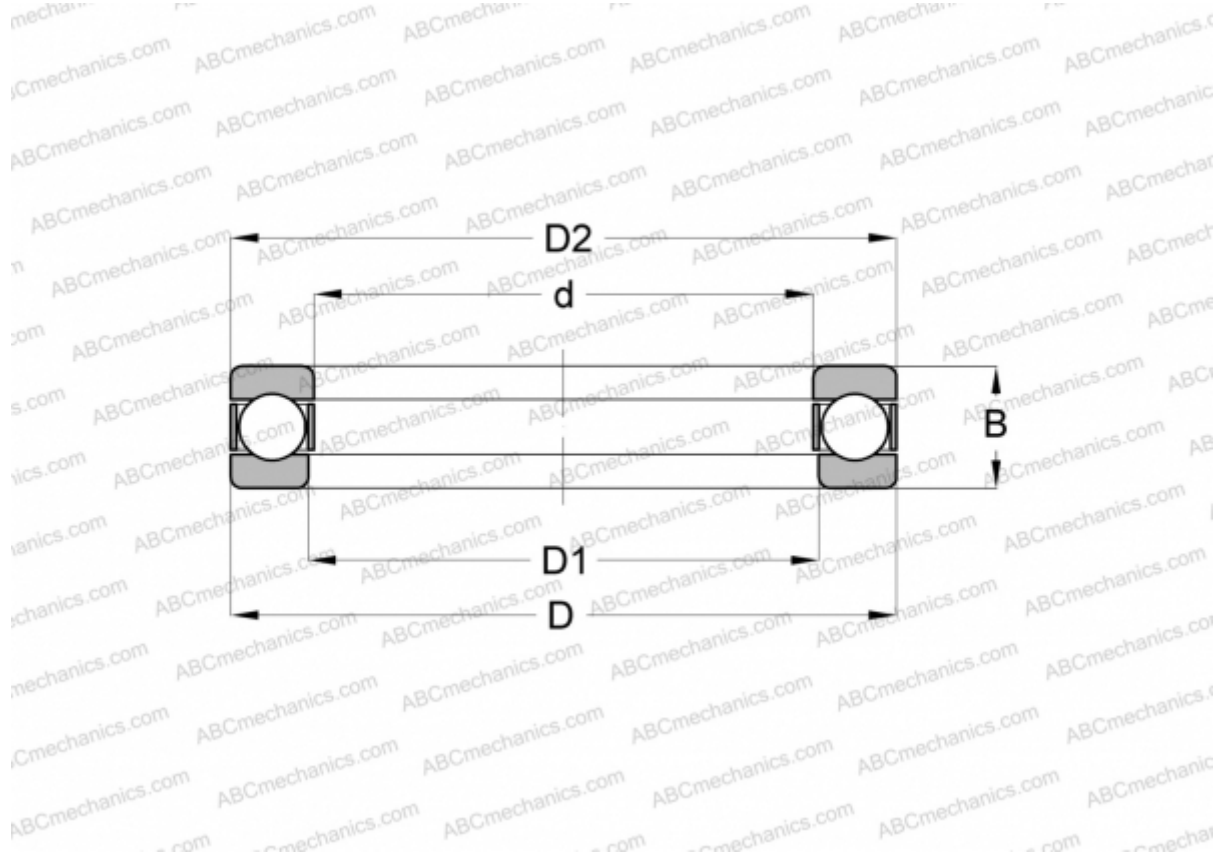

## BA 6 ABC

Thrust ball bearings

TYPE: Ball bearings, Thrust ball bearing, Single direction, Separable

### Technical specification

#### DIMENSIONS, MM

d	6,000
D	14,000
D1	6,200
D2	13,800
B	5,000

**MANUFACTURER** [ABC](#)