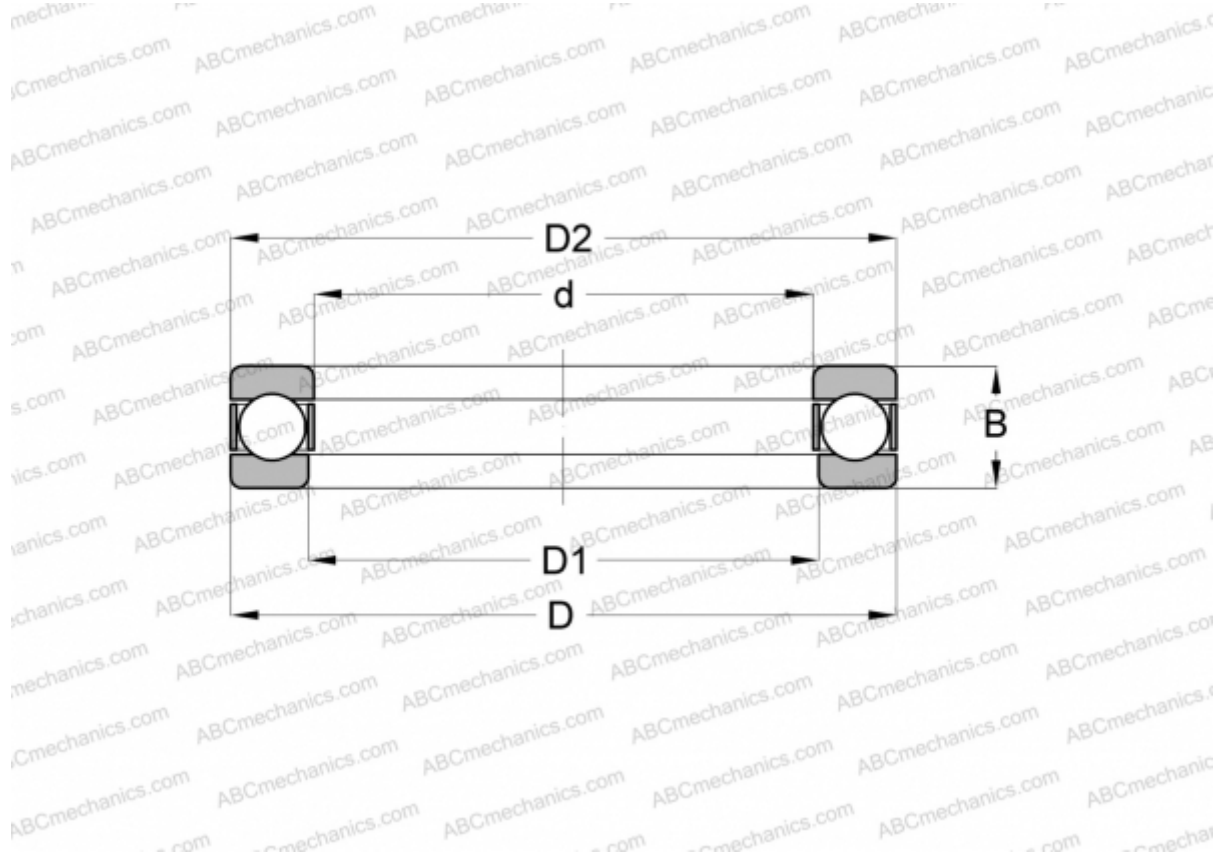

BA 7 ABC

Thrust ball bearings

TYPE: Ball bearings, Thrust ball bearing, Single direction, Separable

Technical specification

DIMENSIONS, MM

| | |
|----|--------|
| d | 7,000 |
| D | 17,000 |
| D1 | 7,200 |
| D2 | 16,800 |
| B | 6,000 |