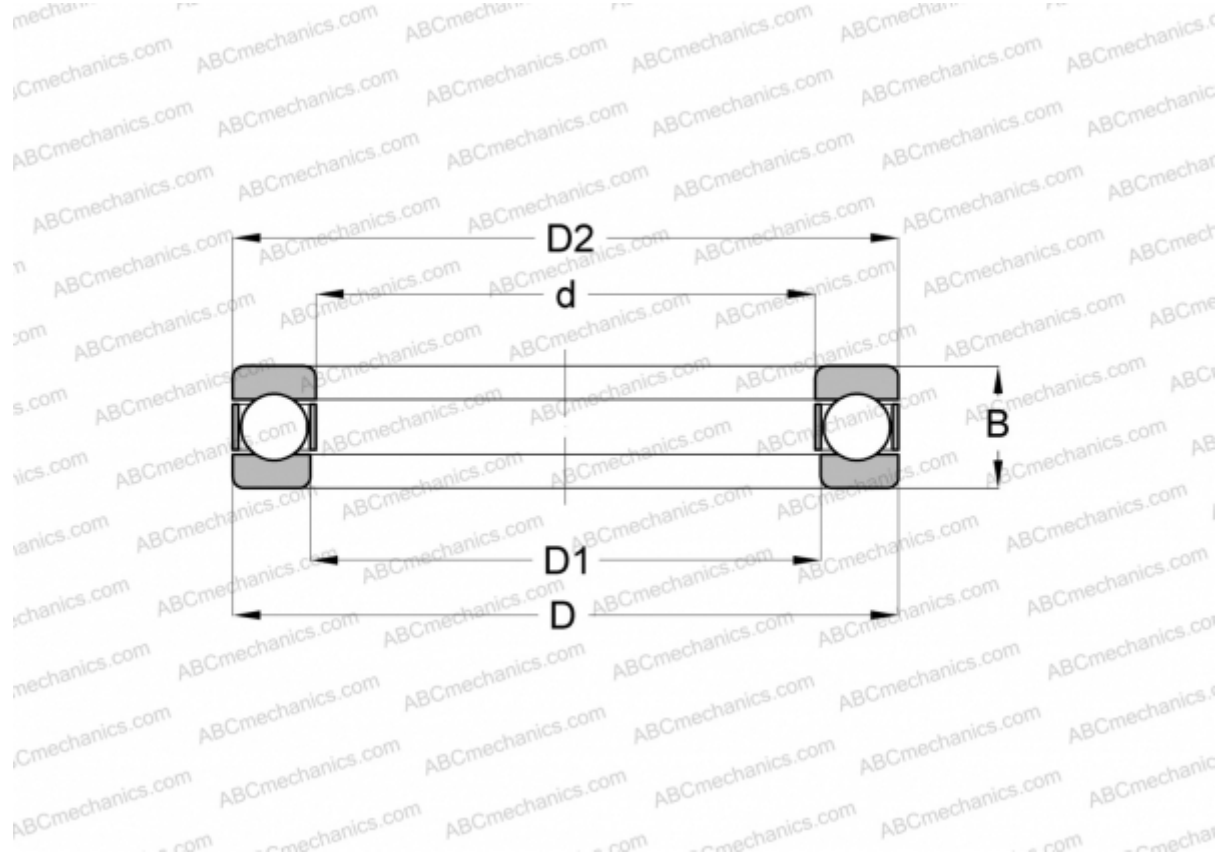

BA 7 SKF

Thrust ball bearings

TYPE: Ball bearings, Thrust ball bearing, Single direction, Separable

Technical specification

DIMENSIONS, MM

| | |
|----|--------|
| d | 7,000 |
| D | 17,000 |
| D1 | 7,200 |
| D2 | 16,800 |
| B | 6,000 |