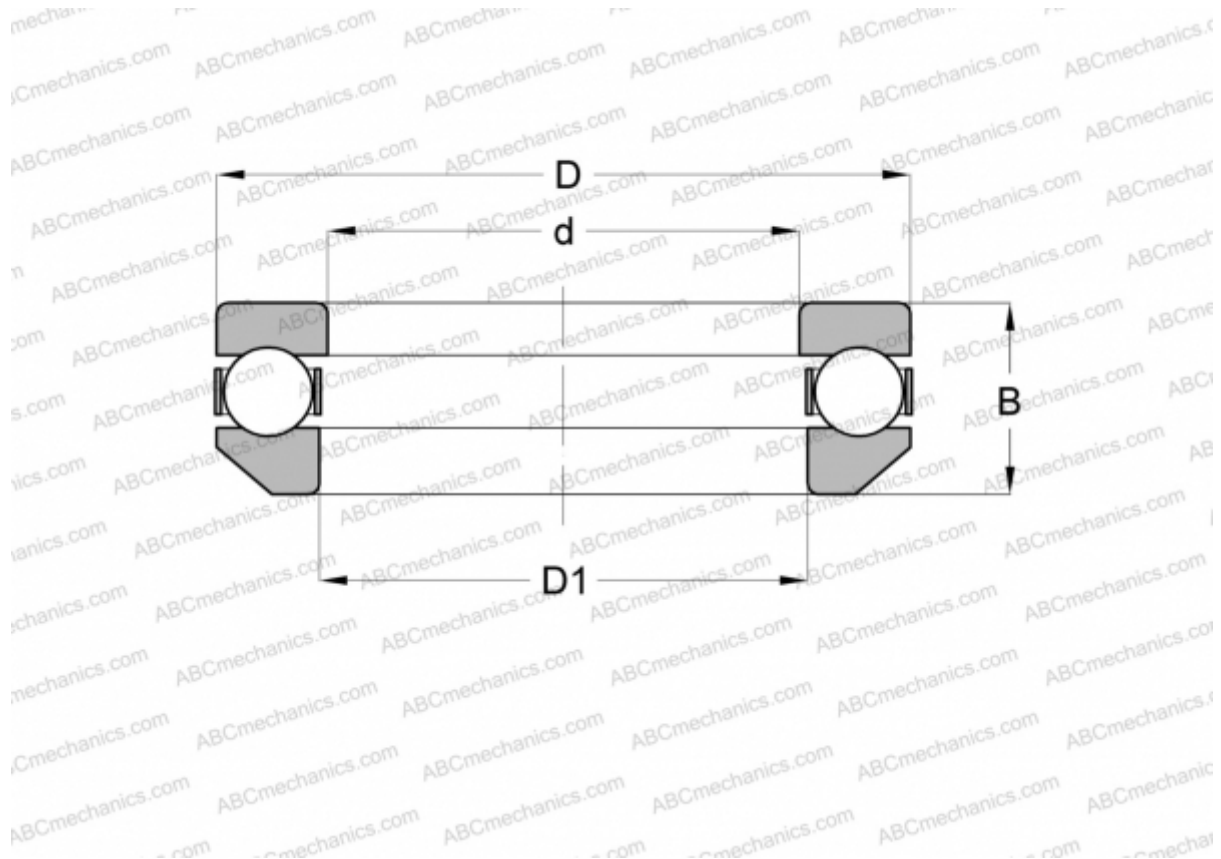

53200 ABC

Thrust ball bearings

TYPE: Ball bearings, Thrust ball bearing, Single direction, With spherical housing locating washer, separable

Technical specification

DIMENSIONS, MM

d	10,000
D	26,000
B	11,600
B1	12,000