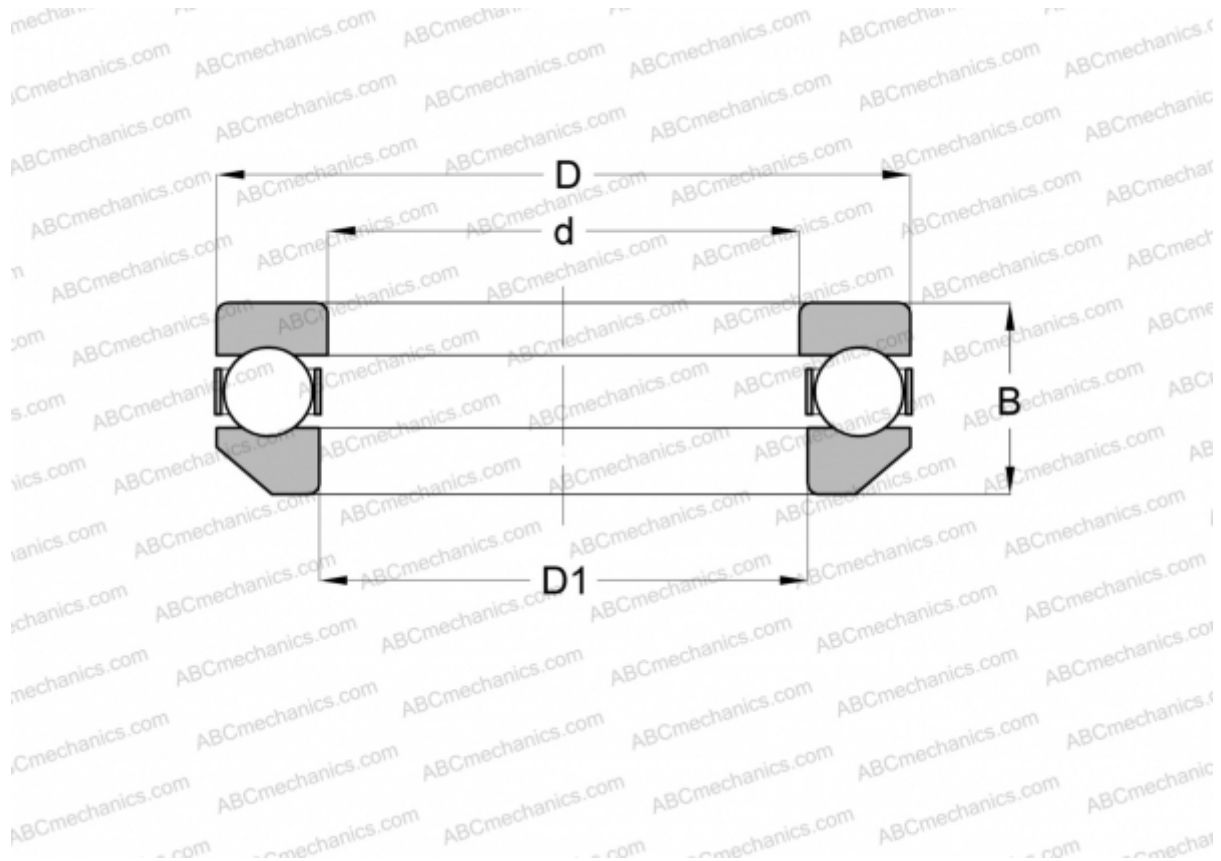

53200 INA

Thrust ball bearings

TYPE: Ball bearings, Thrust ball bearing, Single direction, With spherical housing locating washer, separable

Technical specification

DIMENSIONS, MM

d	10,000
D	26,000
D1	12,000
B	11,600