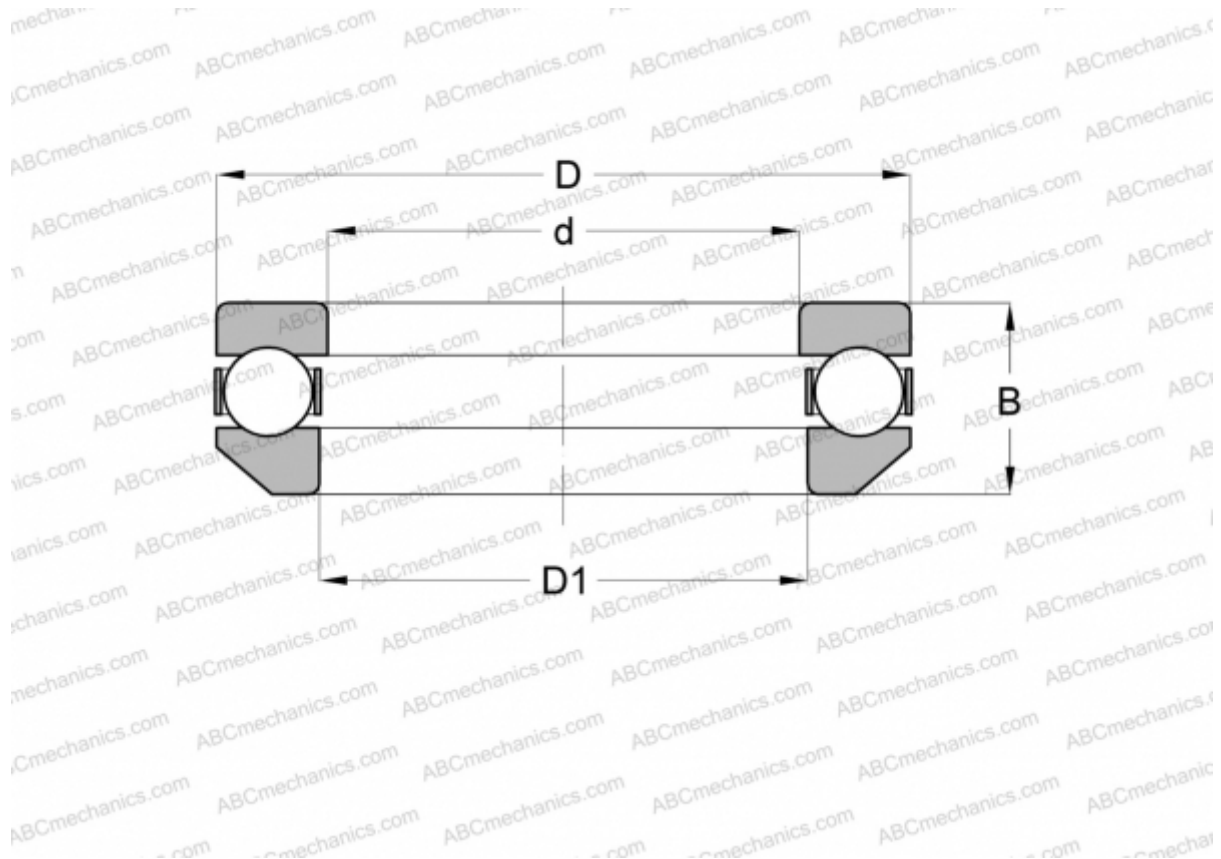

## 53200 FAG

Thrust ball bearings

TYPE: Ball bearings, Thrust ball bearing, Single direction, With spherical housing locating washer, separable

### Technical specification

#### DIMENSIONS, MM

d	10,000
D	26,000
B	11,600
B1	12,000

**MANUFACTURER** [FAG](#)