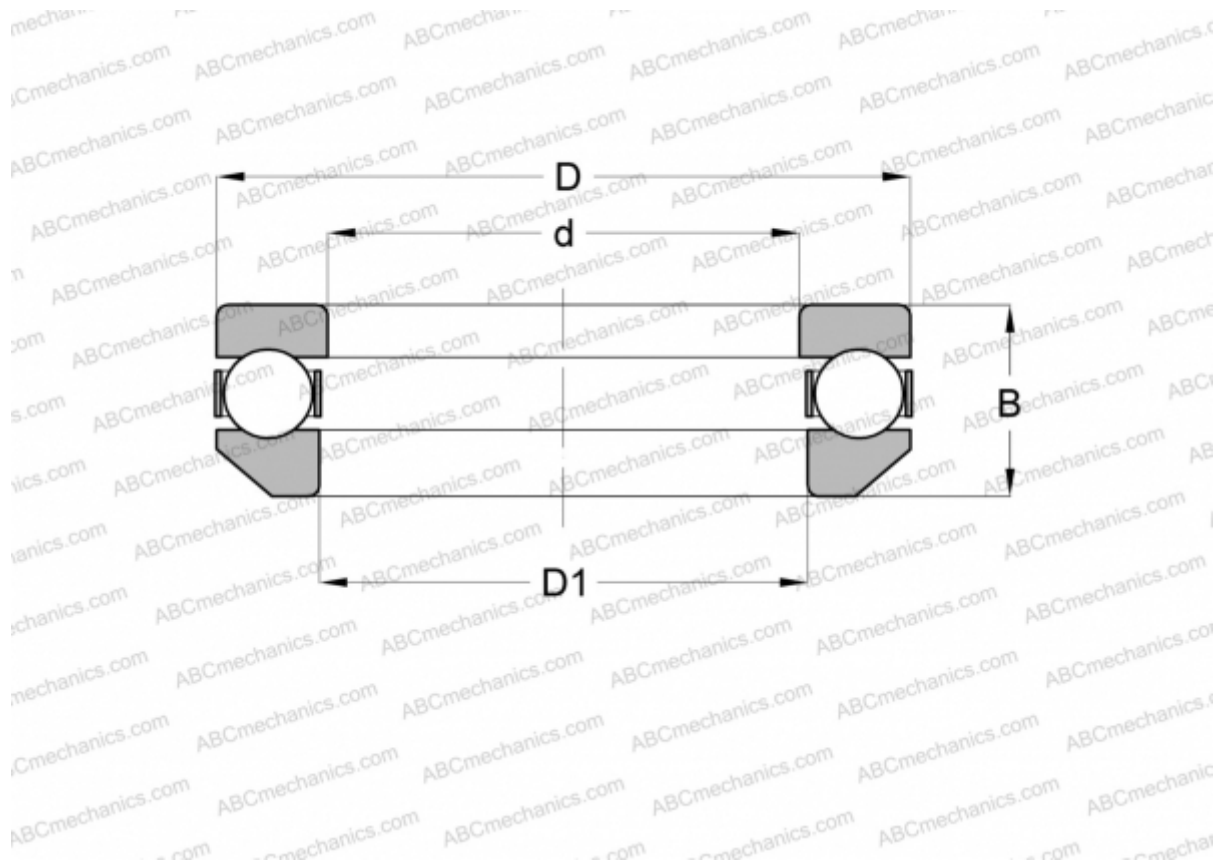

53201 ABC

Thrust ball bearings

TYPE: Ball bearings, Thrust ball bearing, Single direction, With spherical housing locating washer, separable

Technical specification

DIMENSIONS, MM

d	12,000
D	28,000
B	11,400
B1	14,000