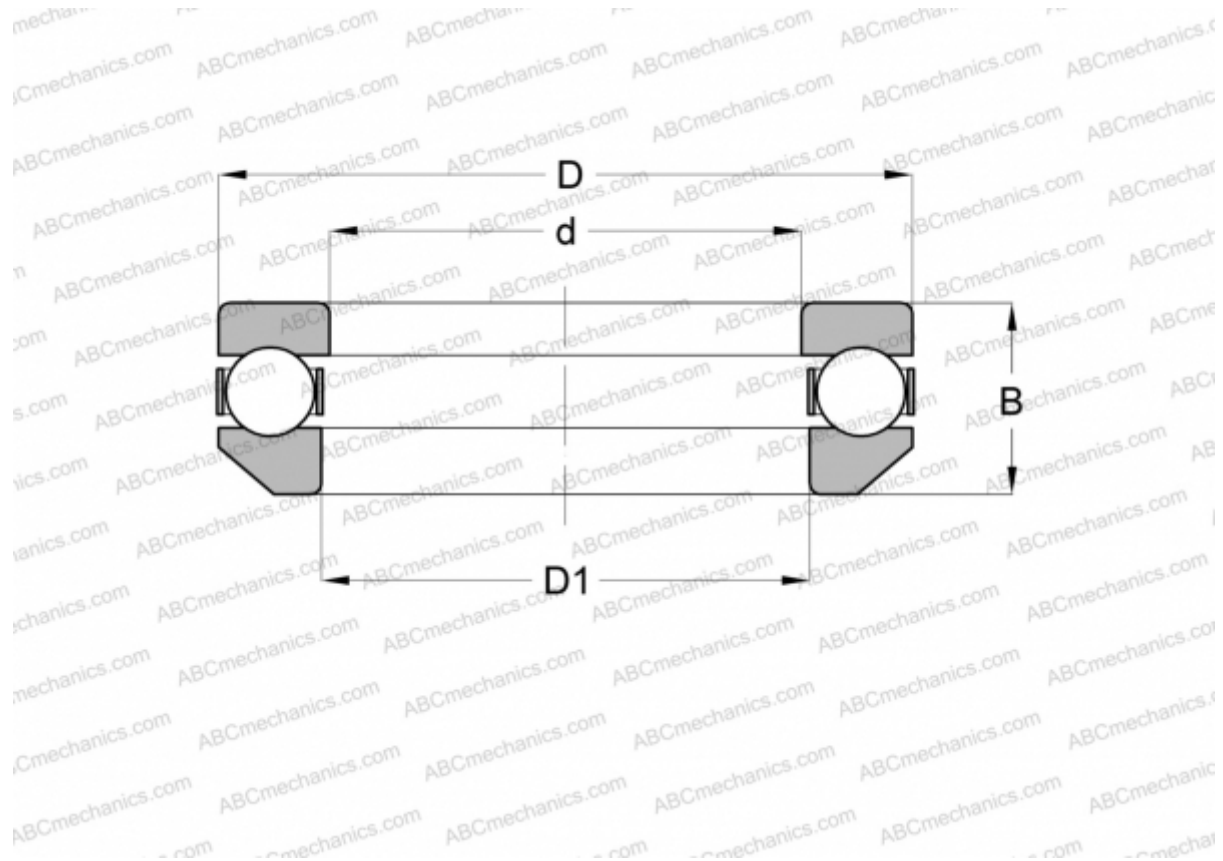

53201 INA

Thrust ball bearings

TYPE: Ball bearings, Thrust ball bearing, Single direction, With spherical housing locating washer, separable

Technical specification

DIMENSIONS, MM

d	12,000
D	28,000
D1	14,000
B	11,400