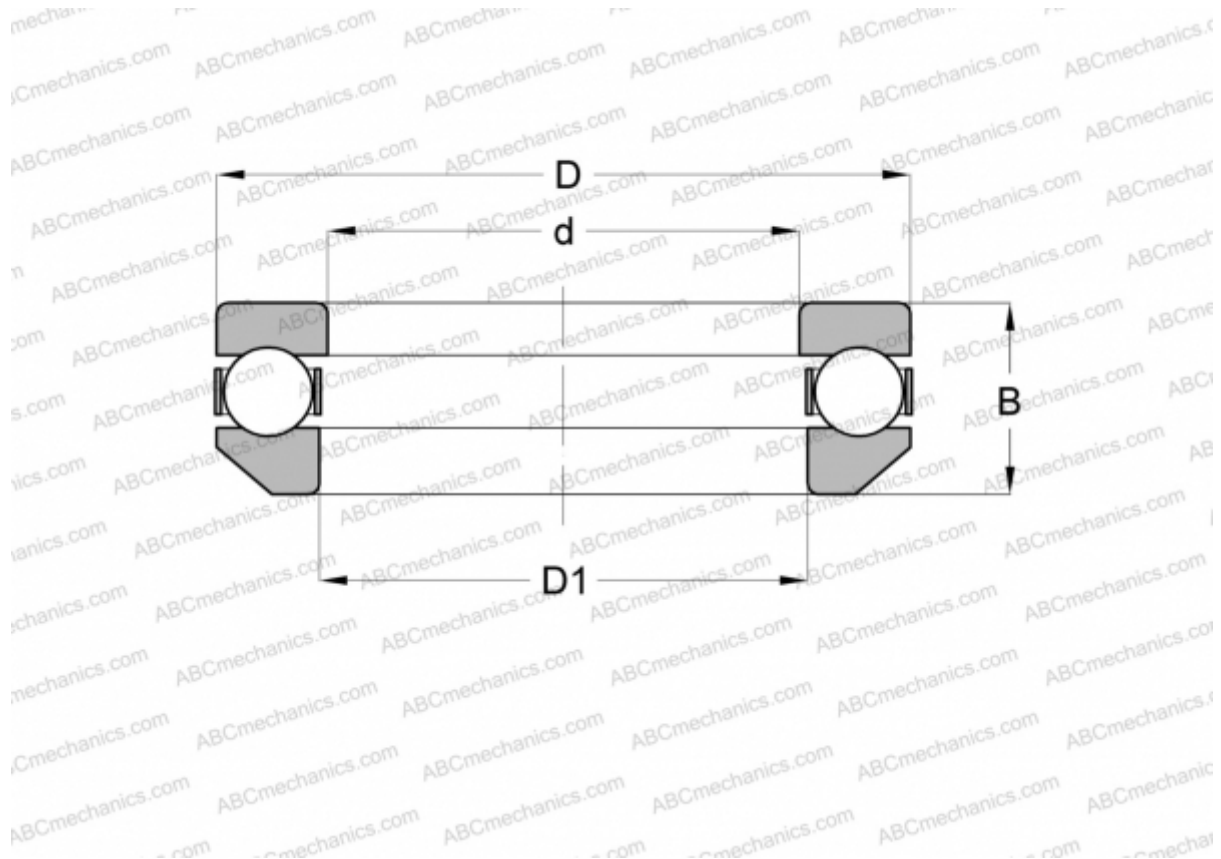

53201 FAG

Thrust ball bearings

TYPE: Ball bearings, Thrust ball bearing, Single direction, With spherical housing locating washer, separable

Technical specification

DIMENSIONS, MM

d	12,000
D	28,000
B	11,400
B1	14,000