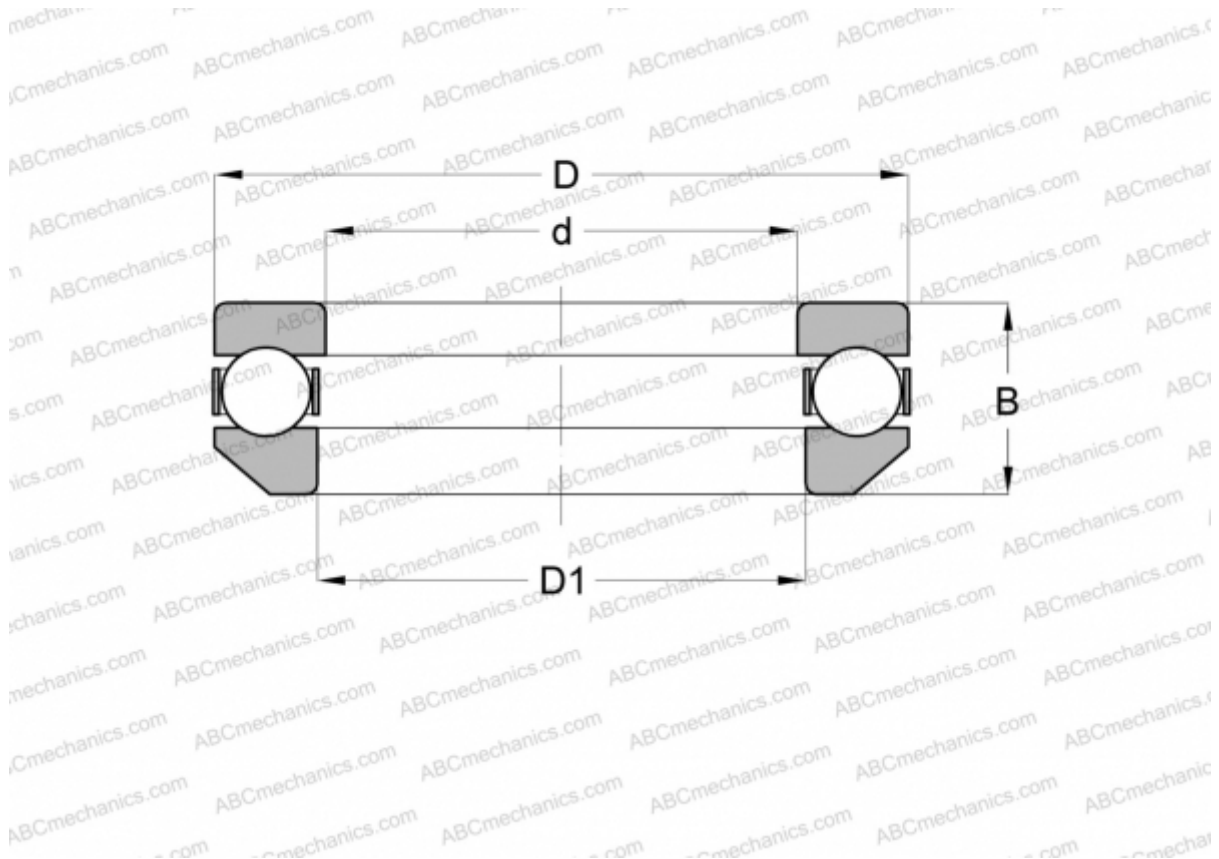

53202 ABC

Thrust ball bearings

TYPE: Ball bearings, Thrust ball bearing, Single direction, With spherical housing locating washer, separable

Technical specification

DIMENSIONS, MM

d	15,000
D	32,000
B	13,300
B1	17,000