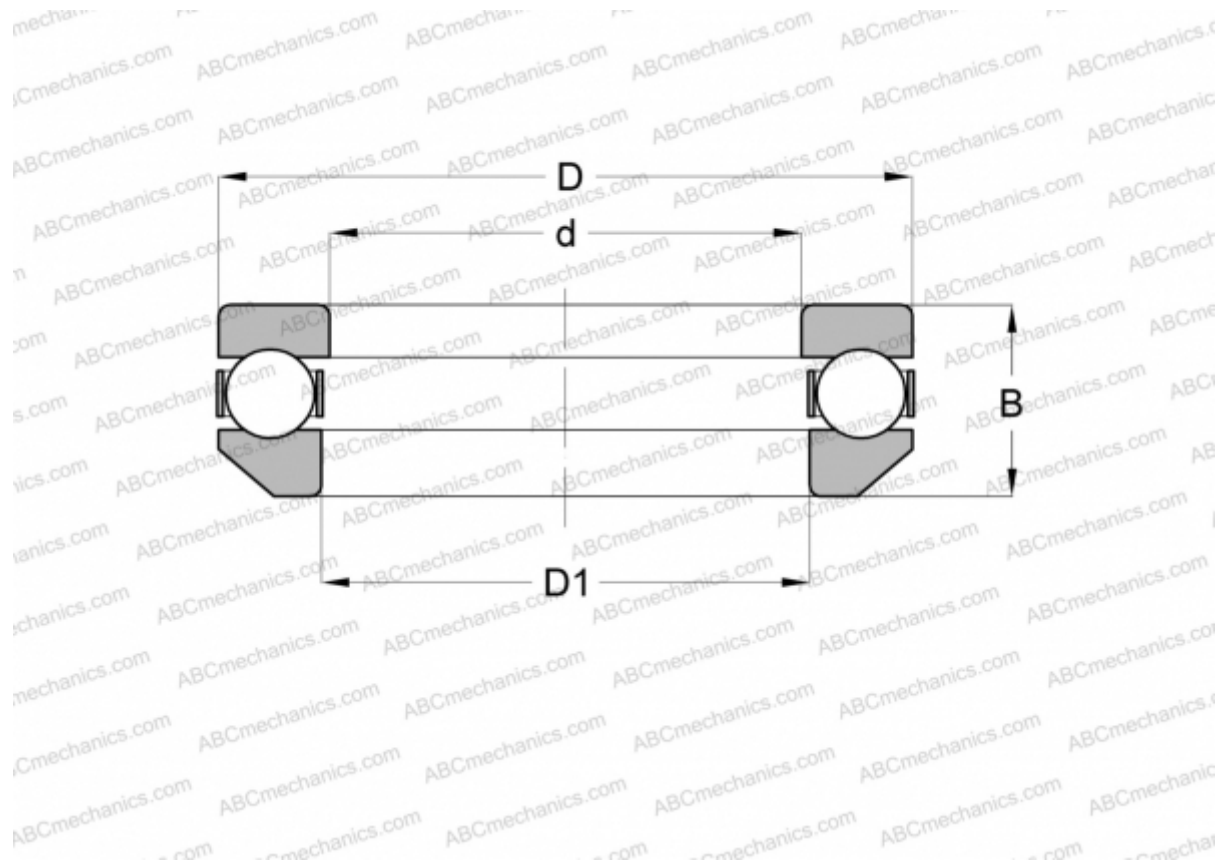

53202 INA

Thrust ball bearings

TYPE: Ball bearings, Thrust ball bearing, Single direction, With spherical housing locating washer, separable

Technical specification

DIMENSIONS, MM

d	15,000
D	32,000
D1	17,000
B	13,300