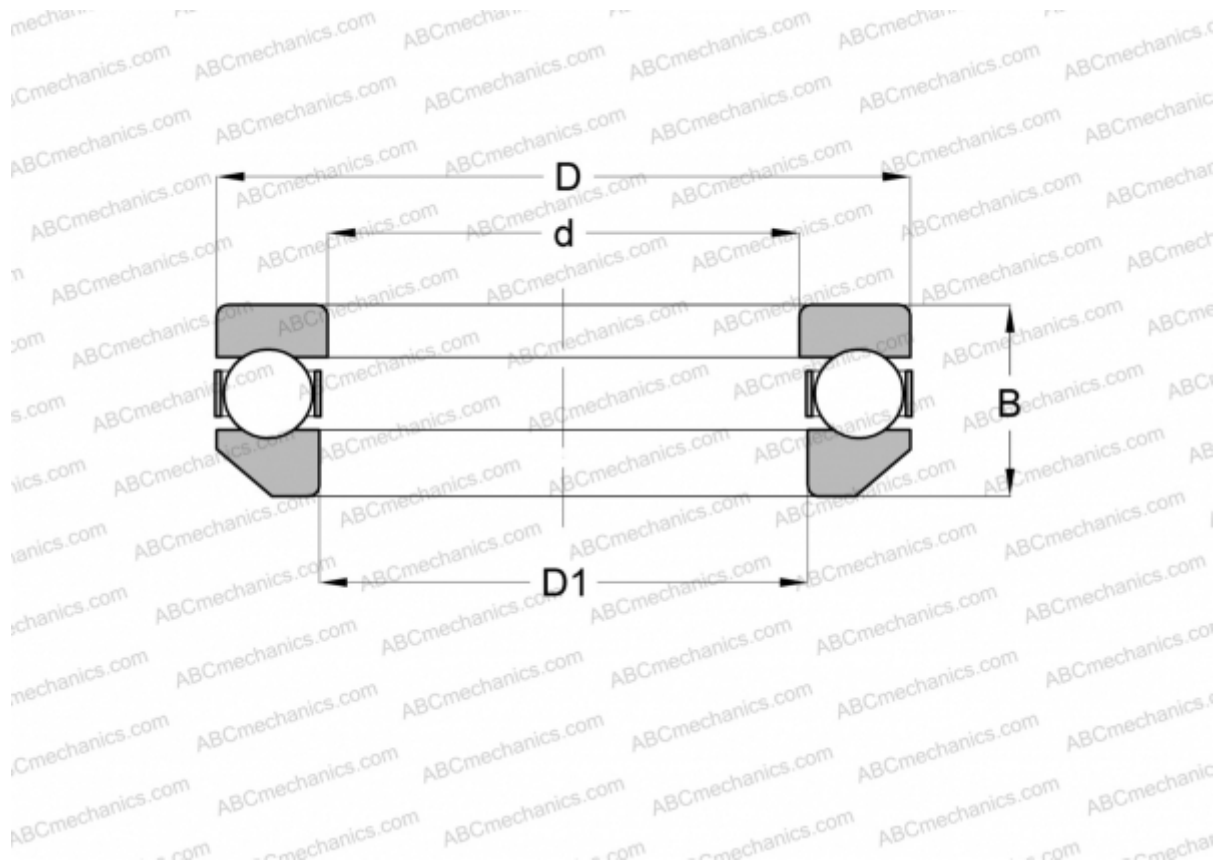

53202 FAG

Thrust ball bearings

TYPE: Ball bearings, Thrust ball bearing, Single direction, With spherical housing locating washer, separable

Technical specification

DIMENSIONS, MM

d	15,000
D	32,000
B	13,300
B1	17,000