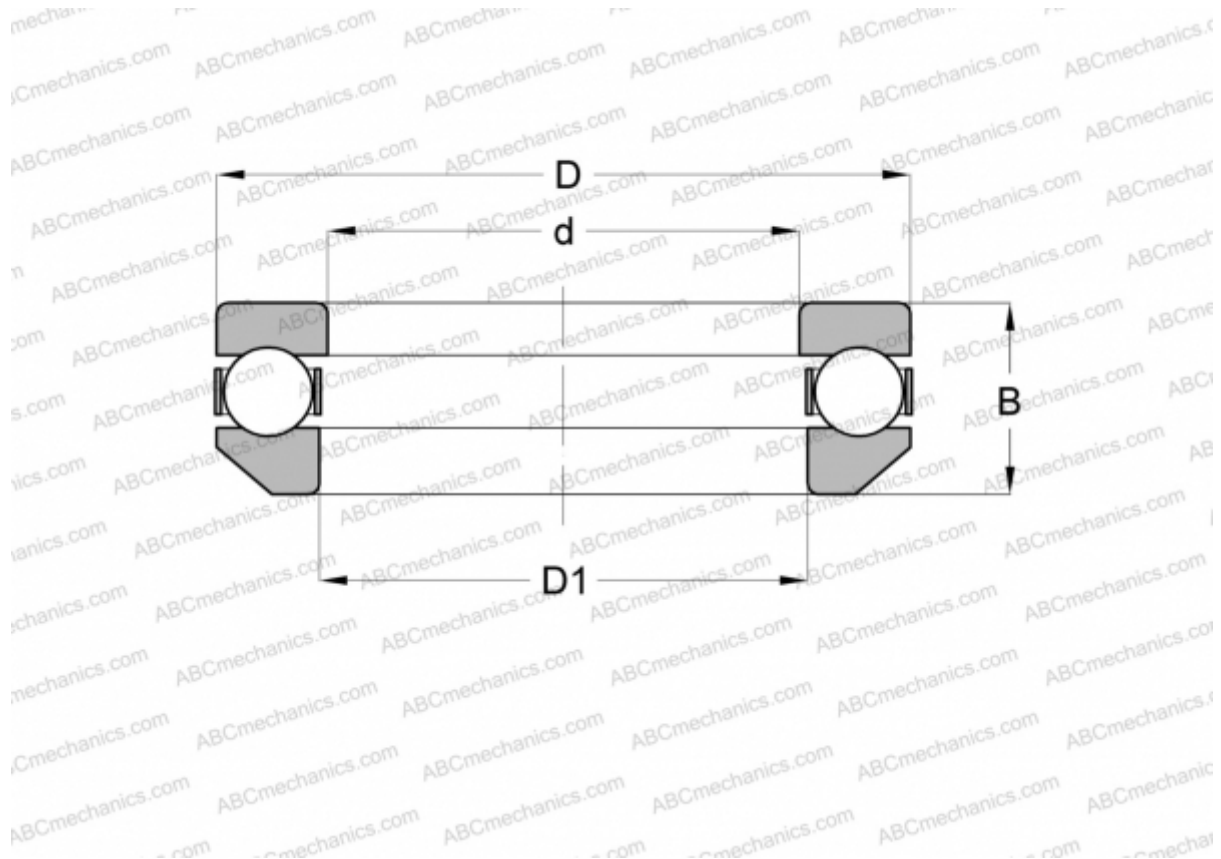

53203 ABC

Thrust ball bearings

TYPE: Ball bearings, Thrust ball bearing, Single direction, With spherical housing locating washer, separable

Technical specification

DIMENSIONS, MM

d	17,000
D	35,000
B	13,200
B1	19,000