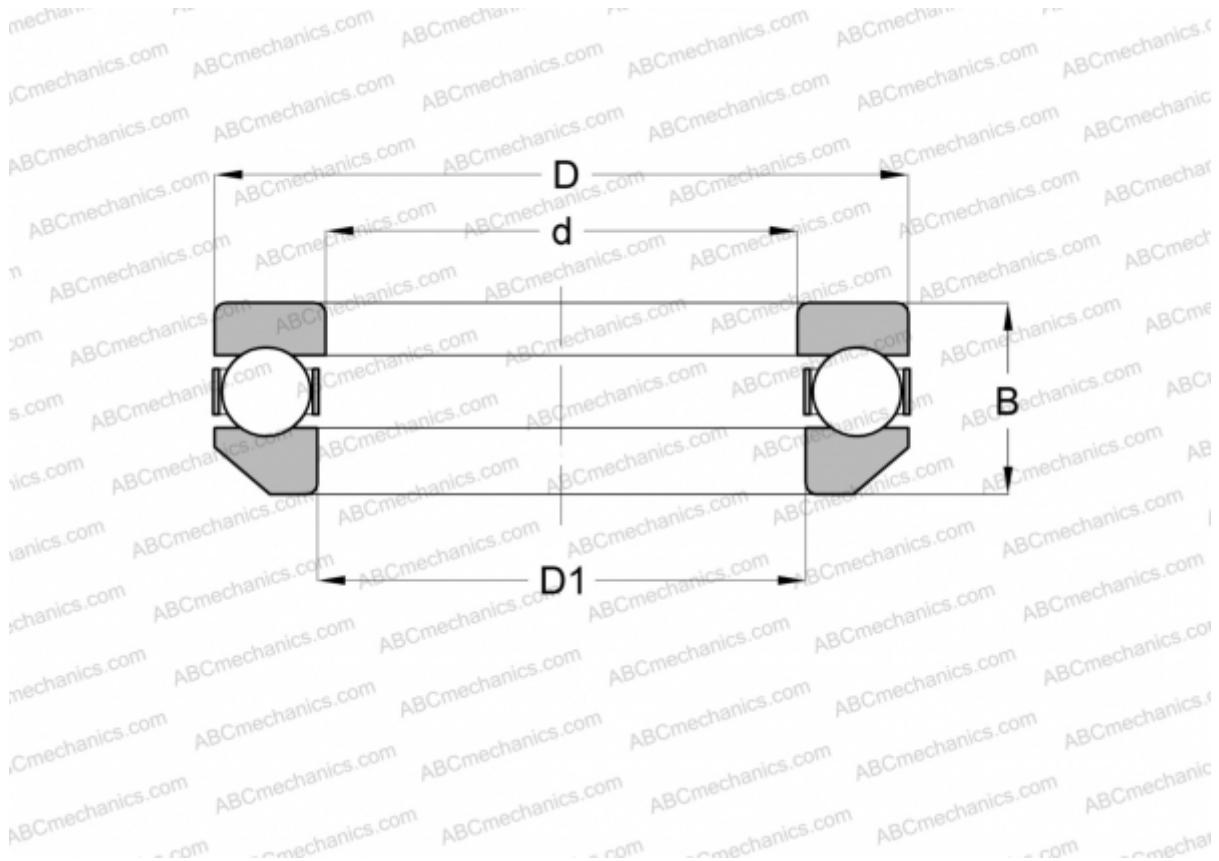

53203 INA

Thrust ball bearings

TYPE: Ball bearings, Thrust ball bearing, Single direction, With spherical housing locating washer, separable

Technical specification

DIMENSIONS, MM

d	17,000
D	35,000
D1	19,000
B	13,200