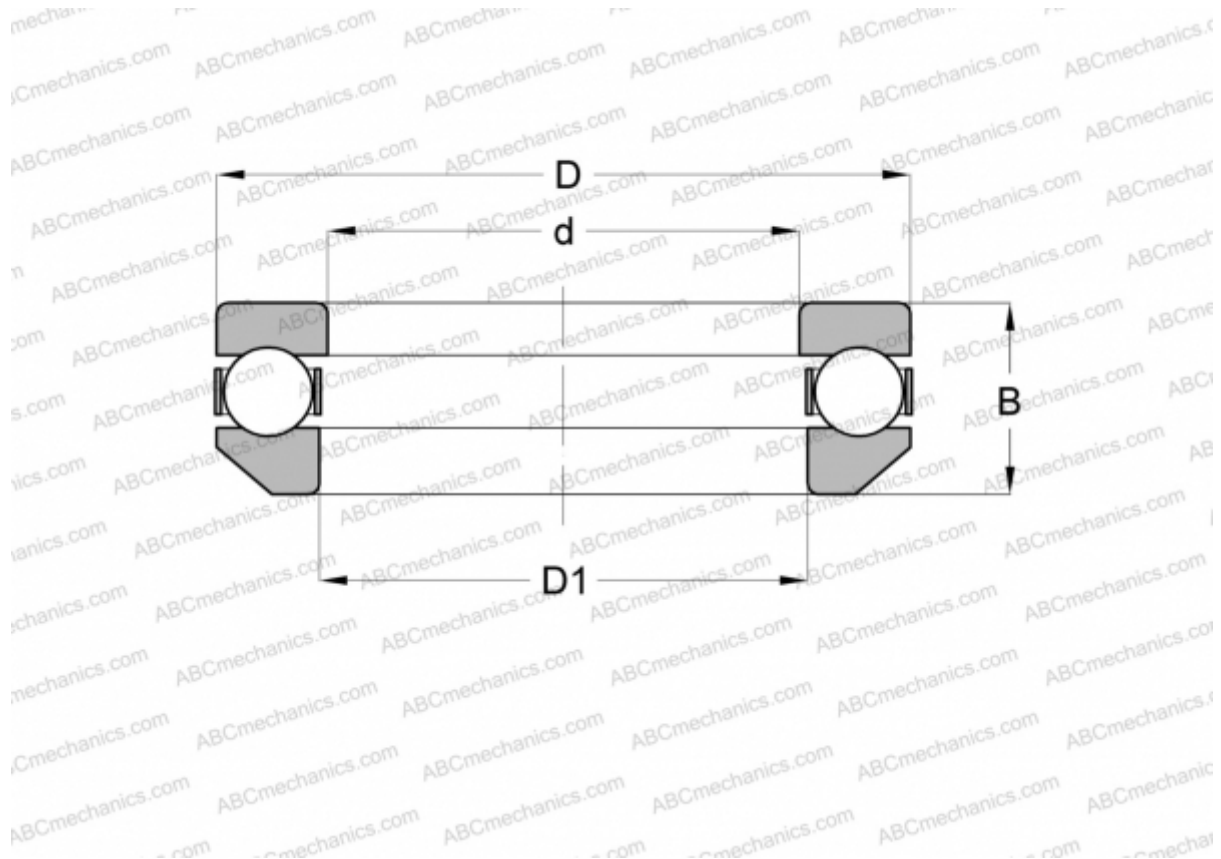

## 53203 FAG

Thrust ball bearings

TYPE: Ball bearings, Thrust ball bearing, Single direction, With spherical housing locating washer, separable

### Technical specification

#### DIMENSIONS, MM

d	17,000
D	35,000
B	13,200
B1	19,000

**MANUFACTURER** [FAG](#)