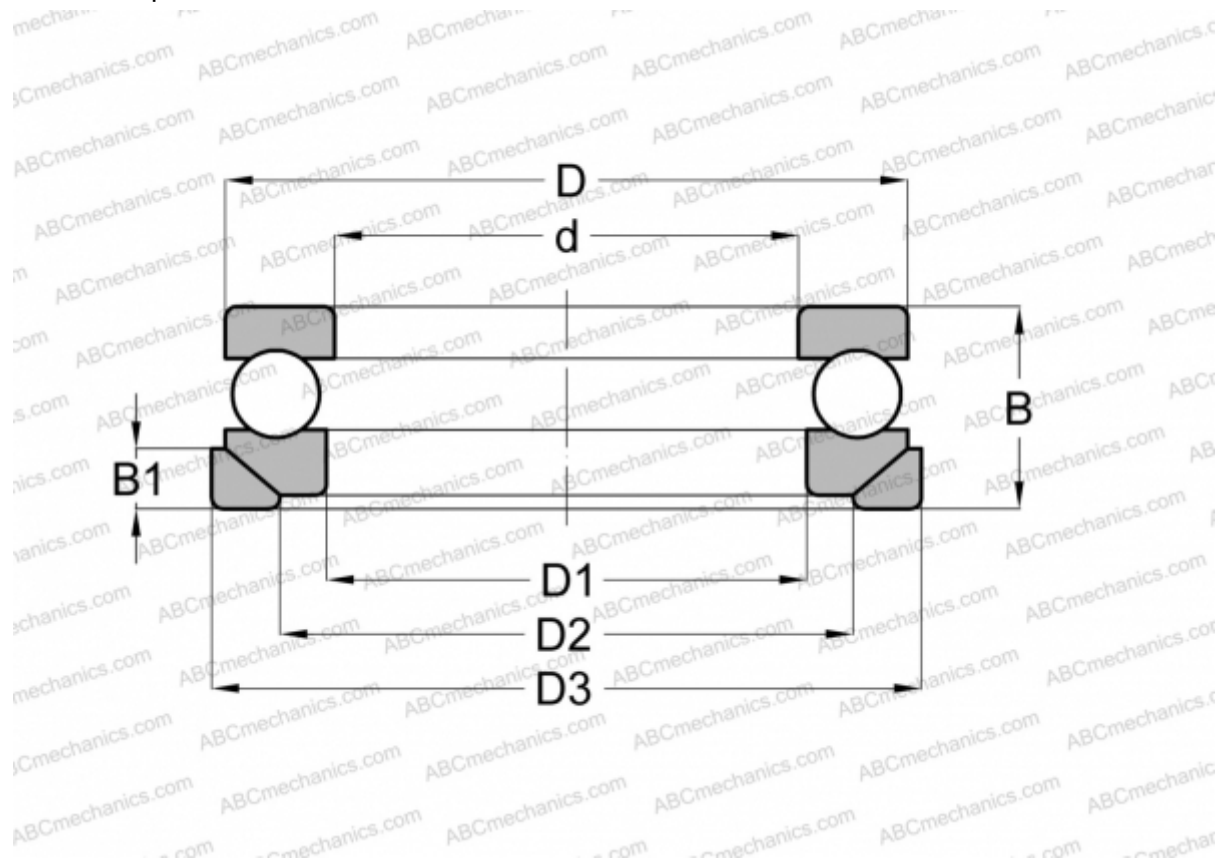

## 53200+U200 INA

Thrust ball bearings

TYPE: Ball bearings, Thrust ball bearing, Single direction, With spherical housing locating washer and seating washer, separable

### Technical specification

#### DIMENSIONS, MM

d	10,000
D	26,000
D1	12,000
D2	18,000
D3	28,000
B	13,000
B1	3,500