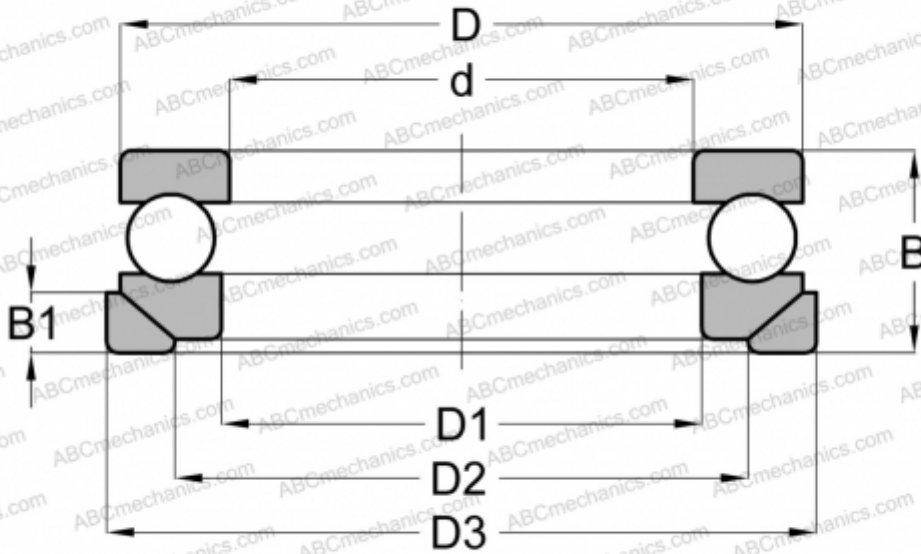

## 53201+U201 INA

Thrust ball bearings

TYPE: Ball bearings, Thrust ball bearing, Single direction, With spherical housing locating washer and seating washer, separable

### Technical specification

#### DIMENSIONS, MM

d	12,000
D	28,000
D1	14,000
D2	20,000
D3	30,000
B	13,000
B1	3,500