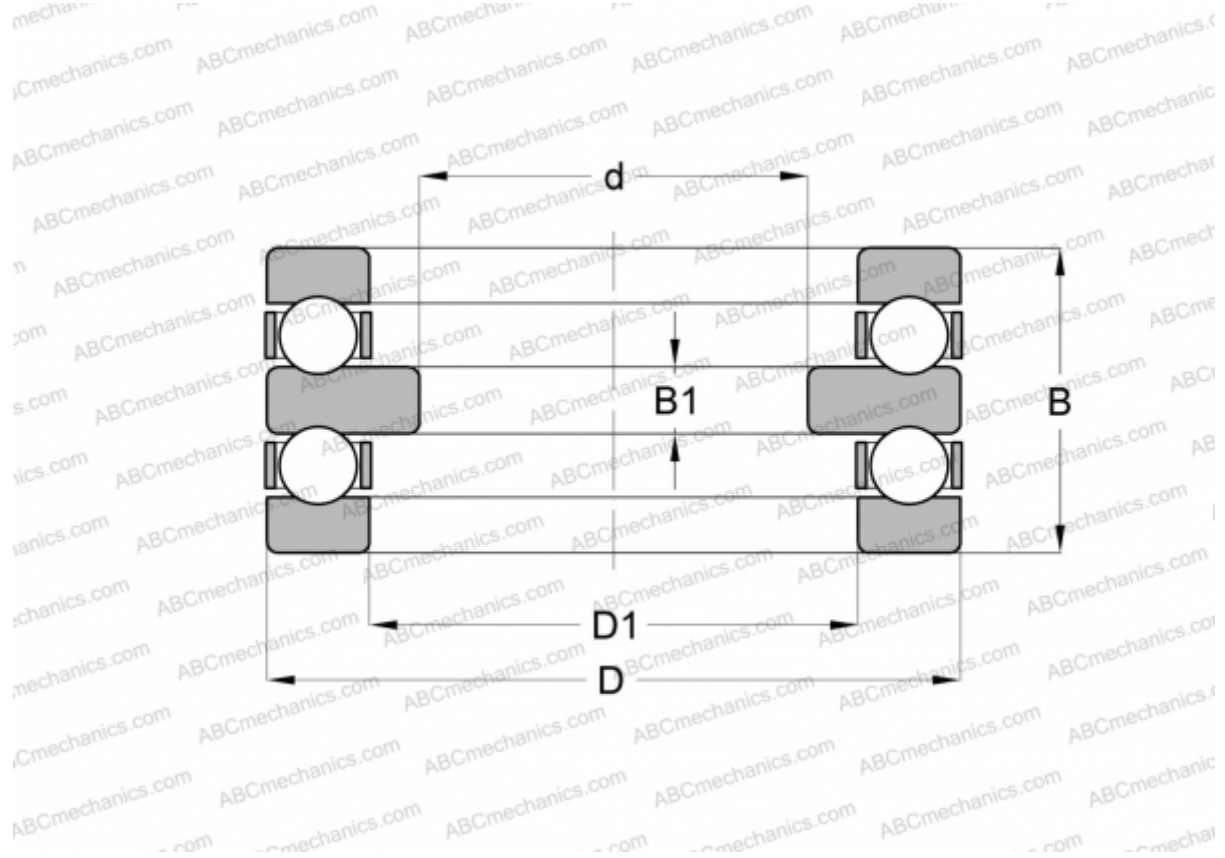

## 52202 INA

Thrust ball bearings

TYPE: Ball bearings, Thrust ball bearing, Double direction, Separable

### Technical specification

#### DIMENSIONS, MM

d	10,000
D	32,000
D1	17,000
B	22,000
B1	5,000