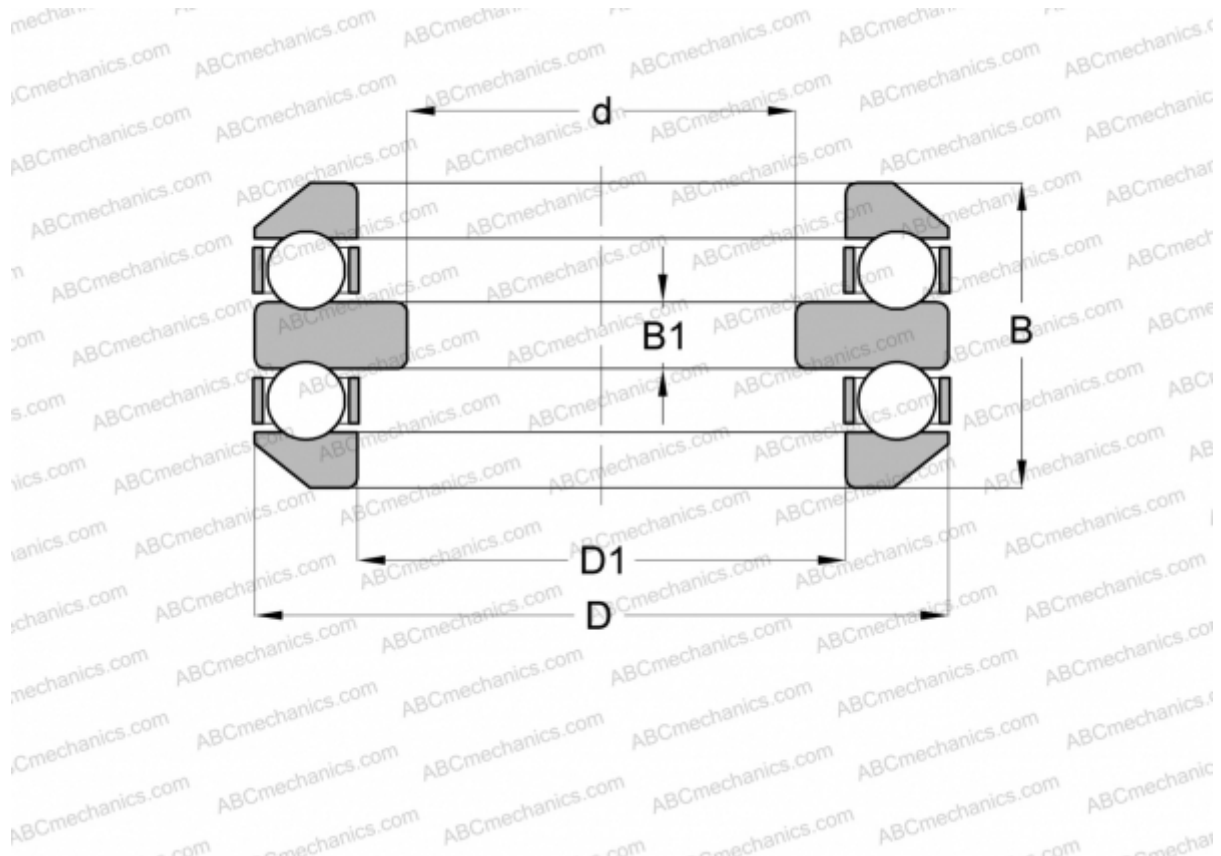

54205 ABC

Thrust ball bearings

TYPE: Ball bearings, Thrust ball bearing, Double direction, With spherical housing locating washer, separable

Technical specification

DIMENSIONS, MM

d	20,000
D	47,000
D1	27,000
B	31,400
B1	7,000