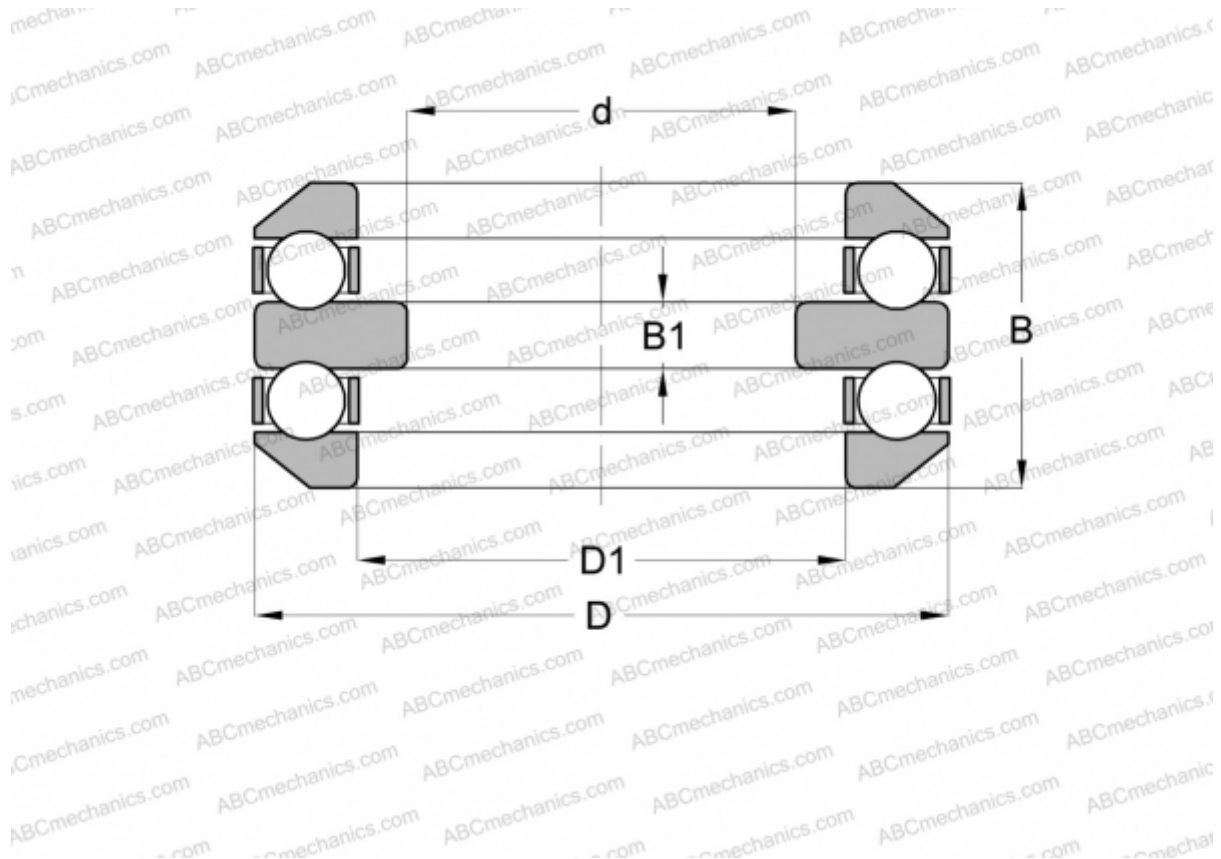

## 54305 INA

Thrust ball bearings

TYPE: Ball bearings, Thrust ball bearing, Double direction, With spherical housing locating washer, separable

### Technical specification

#### DIMENSIONS, MM

|    |        |
|----|--------|
| d  | 20,000 |
| D  | 52,000 |
| D1 | 27,000 |
| B  | 37,600 |
| B1 | 8,000  |

**MANUFACTURER** [INA](#)