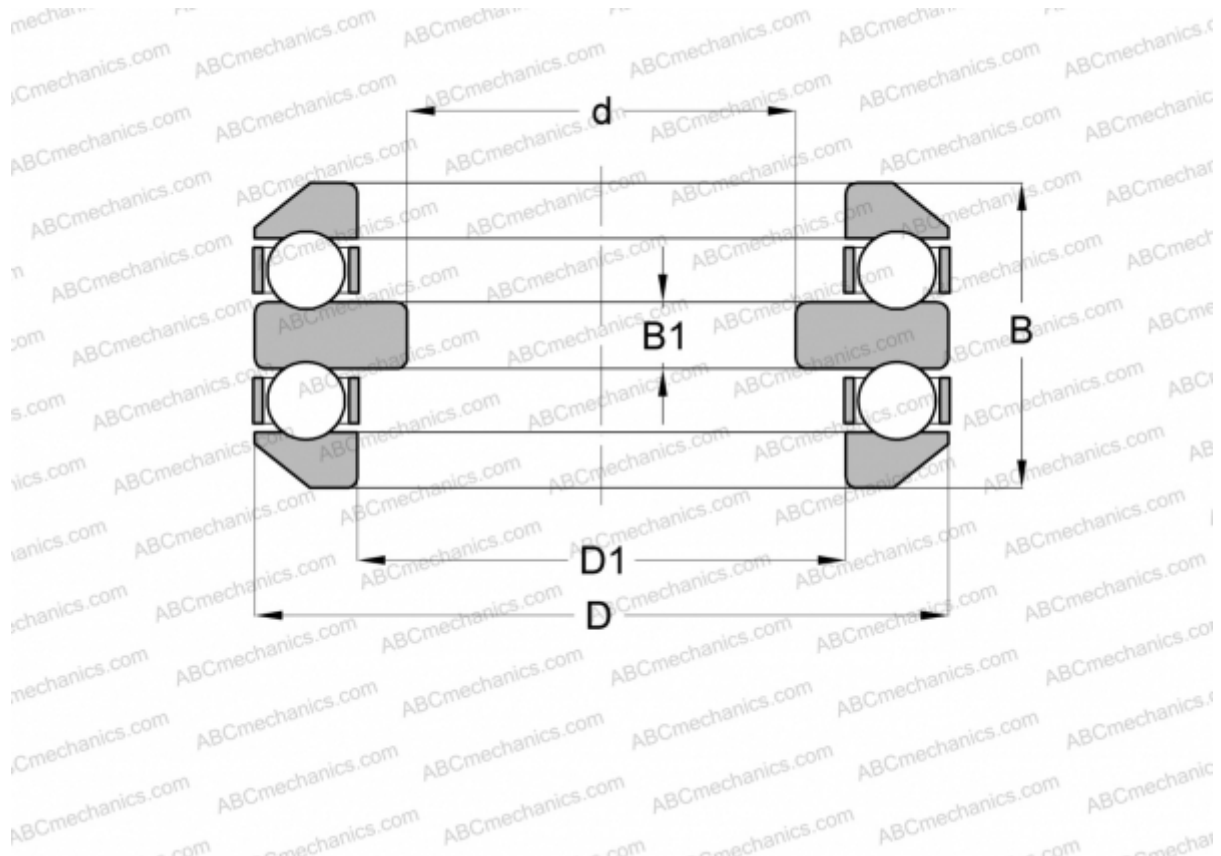

54206 ABC

Thrust ball bearings

TYPE: Ball bearings, Thrust ball bearing, Double direction, With spherical housing locating washer, separable

Technical specification

DIMENSIONS, MM

d	25,000
D	52,000
D1	32,000
B	32,600
B1	7,000