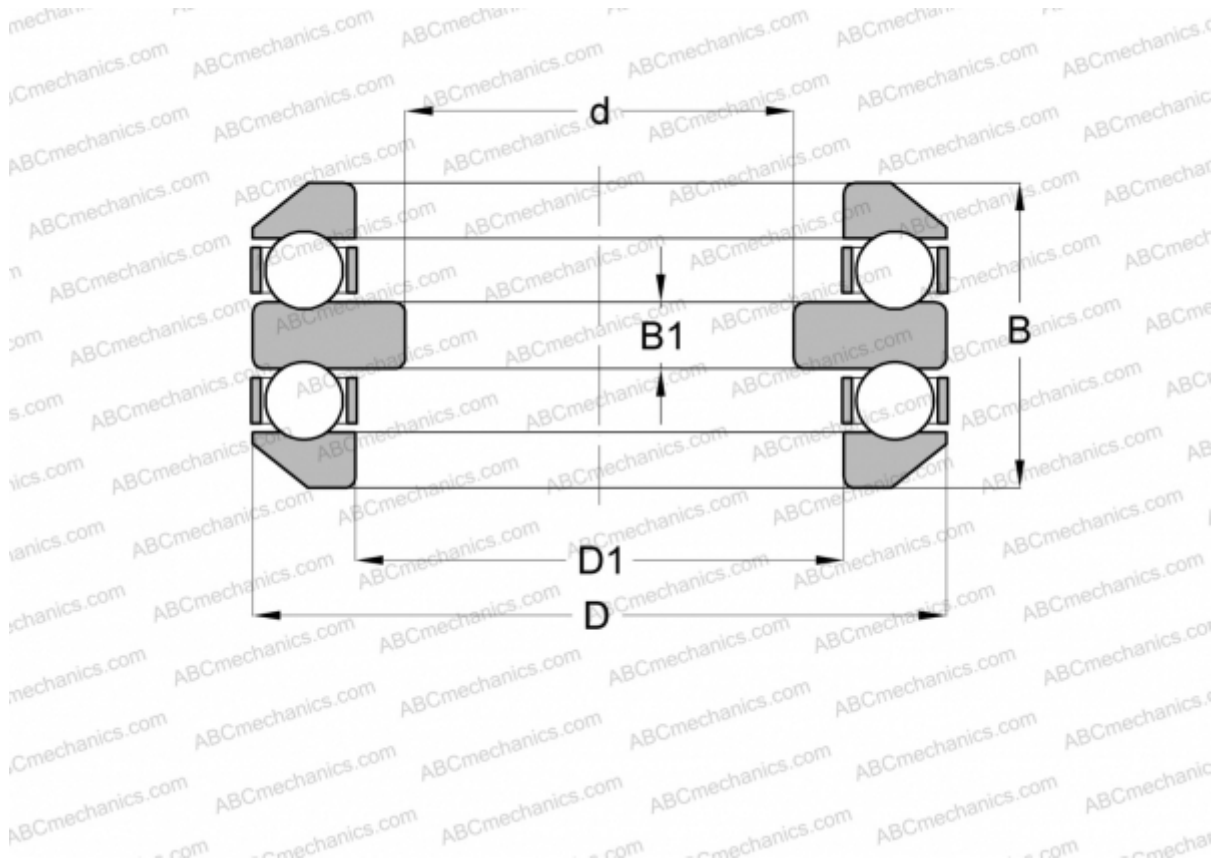

54206 INA

Thrust ball bearings

TYPE: Ball bearings, Thrust ball bearing, Double direction, With spherical housing locating washer, separable

Technical specification

DIMENSIONS, MM

d	25,000
D	52,000
D1	32,000
B	32,600
B1	7,000