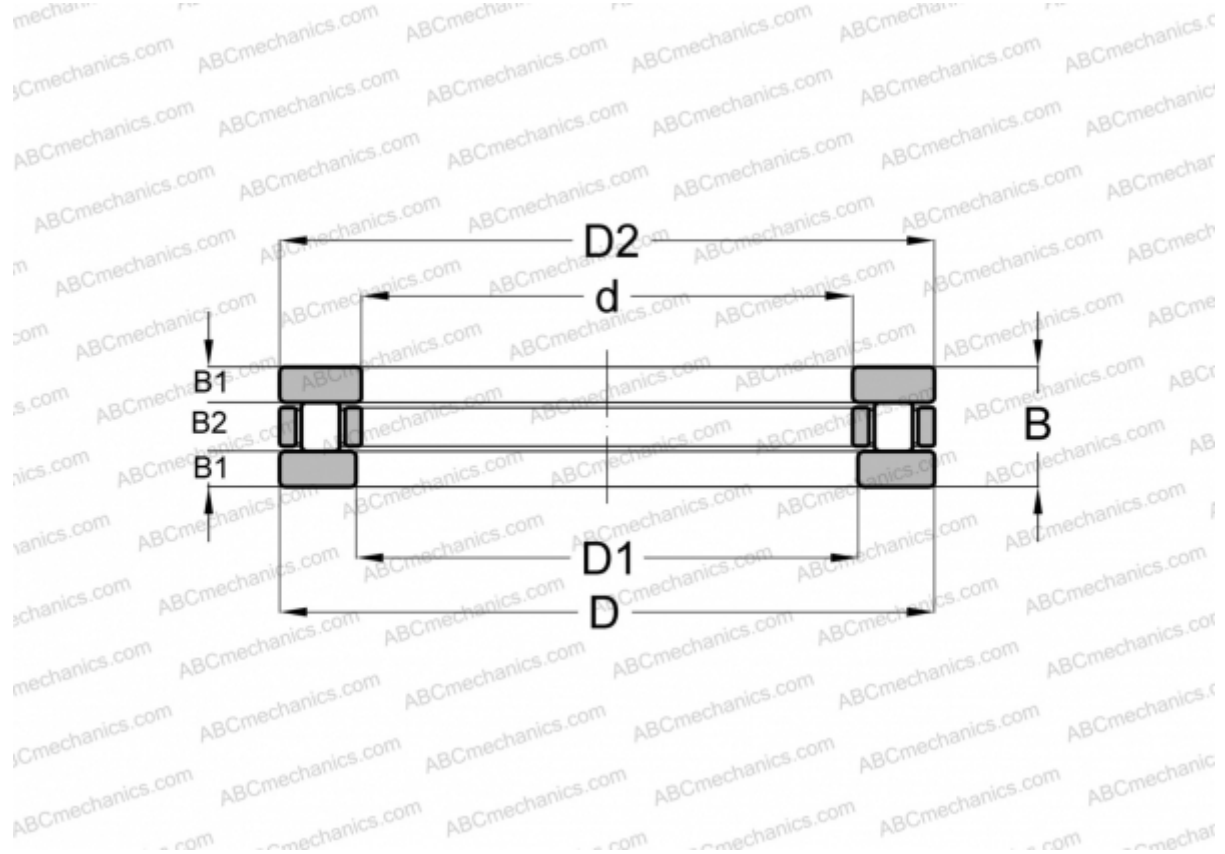

## 81102-TV INA

Cylindrical roller thrust bearings

TYPE: Roller bearings, Thrust roller bearing, Cylindrical, Single direction

### Technical specification

#### DIMENSIONS, MM

|    |        |
|----|--------|
| d  | 15,000 |
| D  | 28,000 |
| D1 | 16,000 |
| D2 | 28,000 |
| B  | 9,000  |
| B1 | 2,750  |
| B2 | 3,500  |