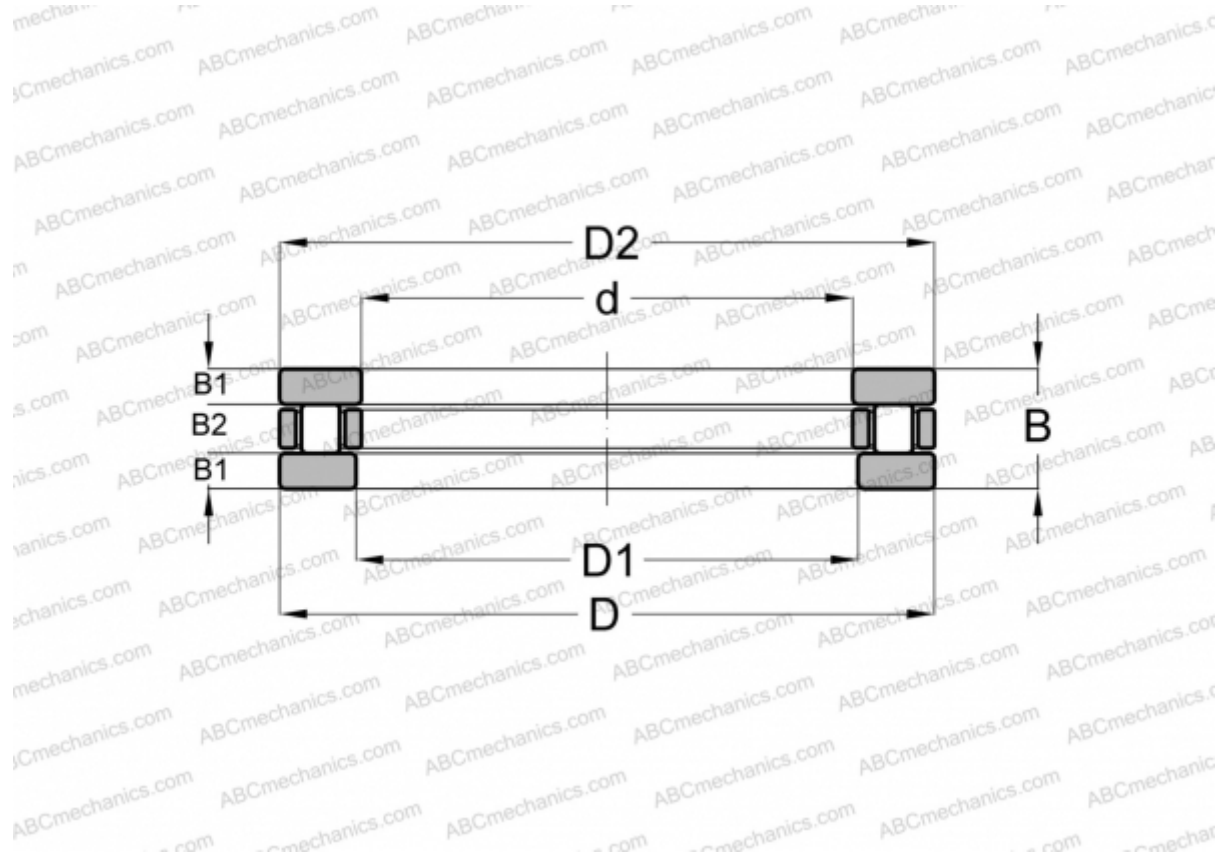

## 81102 TN SKF

Cylindrical roller thrust bearings

TYPE: Roller bearings, Thrust roller bearing, Cylindrical, Single direction

### Technical specification

#### DIMENSIONS, MM

|    |        |
|----|--------|
| d  | 15,000 |
| D  | 28,000 |
| D1 | 16,000 |
| D2 | 28,000 |
| B  | 9,000  |
| B1 | 2,750  |
| B2 | 3,500  |