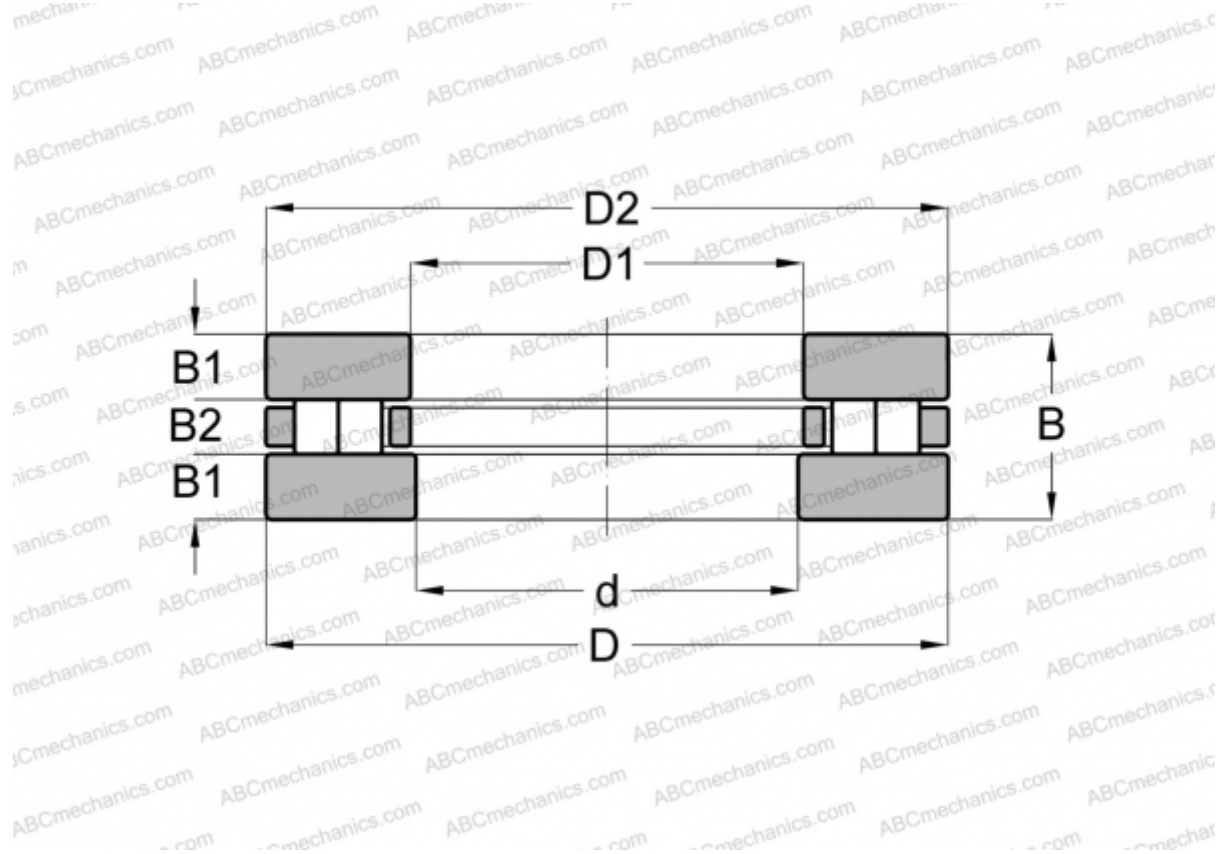

## 89306-TV INA

Cylindrical roller thrust bearings

TYPE: Roller bearings, Thrust roller bearing, Cylindrical, Single direction, double row

#### DIMENSIONS, MM

d	30,000
D	60,000
D1	32,000
D2	60,000
B	18,000
B1	6,250
B2	5,500