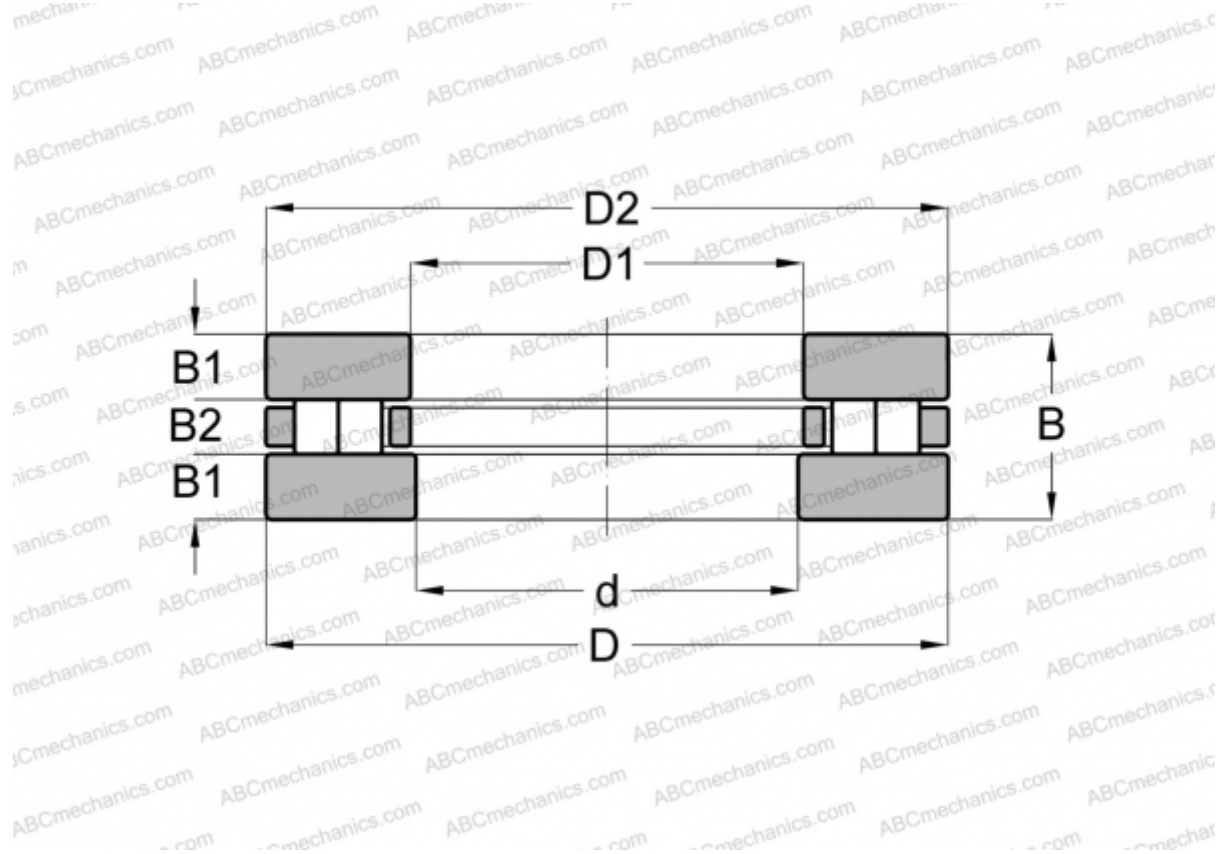

89307-TV INA

Cylindrical roller thrust bearings

TYPE: Roller bearings, Thrust roller bearing, Cylindrical, Single direction, double row

Technical specification

DIMENSIONS, MM

d	35,000
D	68,000
D1	37,000
D2	68,000
B	20,000
B1	7,000
B2	6,000