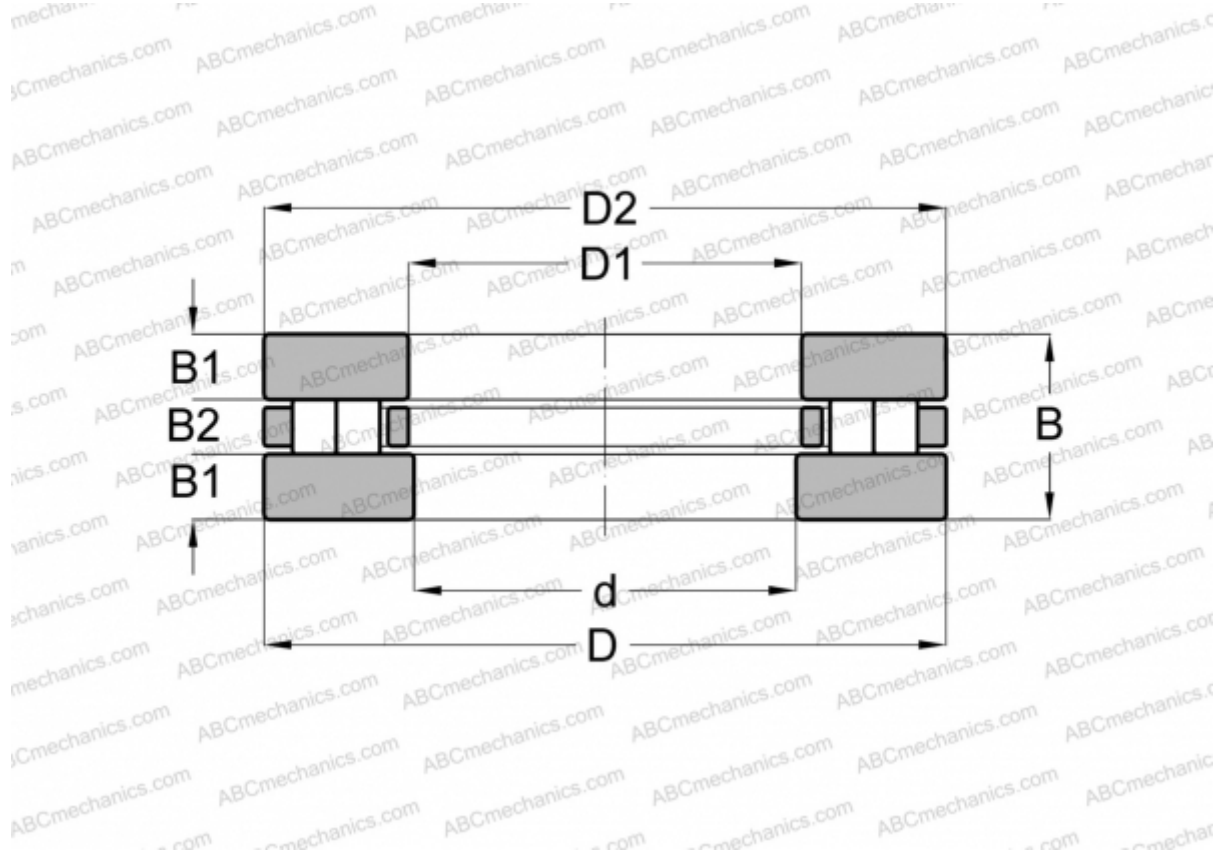

## 89308-TV INA

Cylindrical roller thrust bearings

TYPE: Roller bearings, Thrust roller bearing, Cylindrical, Single direction, double row

### Technical specification

#### DIMENSIONS, MM

d	40,000
D	78,000
D1	42,000
D2	78,000
B	22,000
B1	7,500
B2	7,000