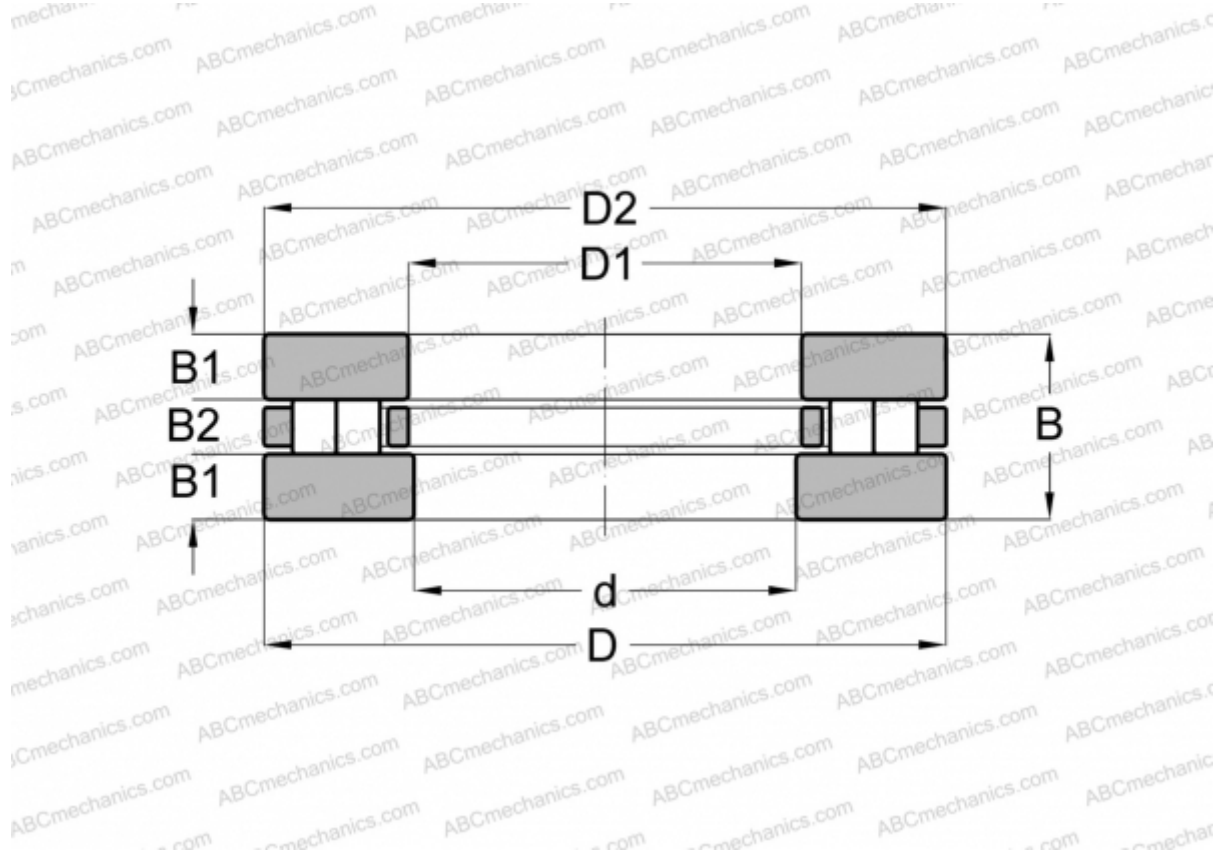

## 89309-TV INA

Cylindrical roller thrust bearings

TYPE: Roller bearings, Thrust roller bearing, Cylindrical, Single direction, double row

### Technical specification

#### DIMENSIONS, MM

d	45,000
D	85,000
D1	47,000
D2	85,000
B	24,000
B1	8,250
B2	7,500