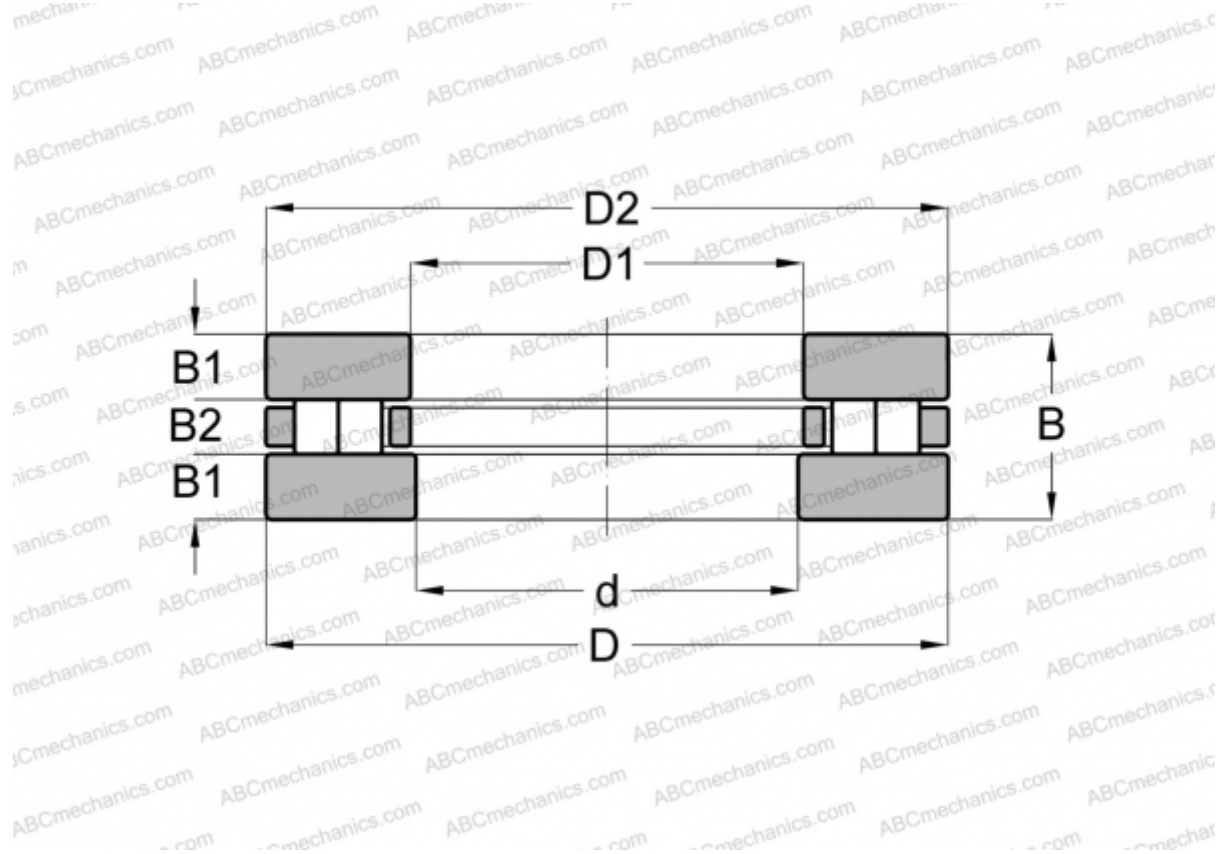

## 89310-TV INA

Cylindrical roller thrust bearings

TYPE: Roller bearings, Thrust roller bearing, Cylindrical, Single direction, double row

#### DIMENSIONS, MM

d	50,000
D	95,000
D1	52,000
D2	95,000
B	27,000
B1	9,500
B2	8,000