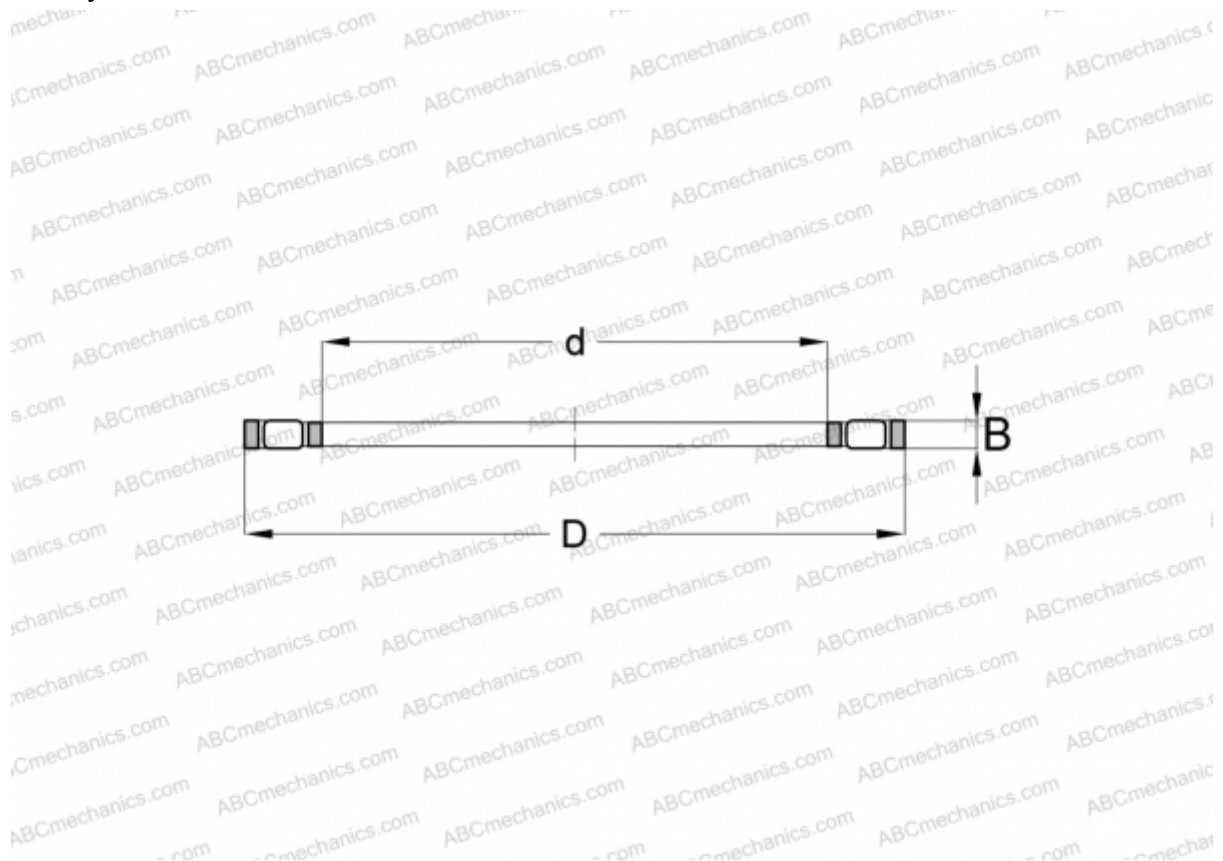

## K81103-TV INA

Cylindrical roller thrust bearings

TYPE: Roller bearings, Thrust roller bearing, Cylindrical, Single direction, thrust cylindrical roller and cage assembly

### Technical specification

#### DIMENSIONS, MM

d	17,000
D	30,000
B	3,500

**MANUFACTURER** [INA](#)