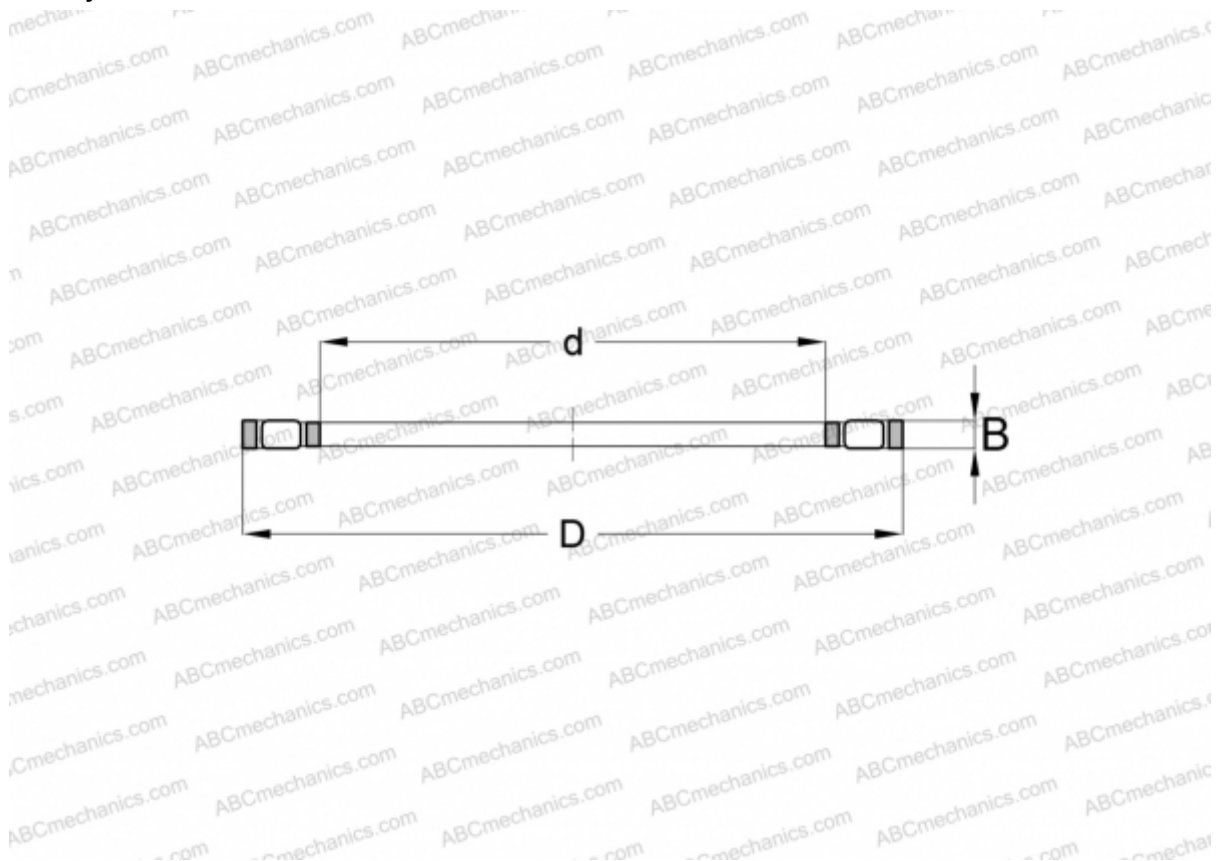

## K 81105 SKF

Cylindrical roller thrust bearings

TYPE: Roller bearings, Thrust roller bearing, Cylindrical, Single direction, thrust cylindrical roller and cage assembly

### Technical specification

#### DIMENSIONS, MM

d	25,000
D	42,000
B	5,000

**MANUFACTURER** [SKF](#)