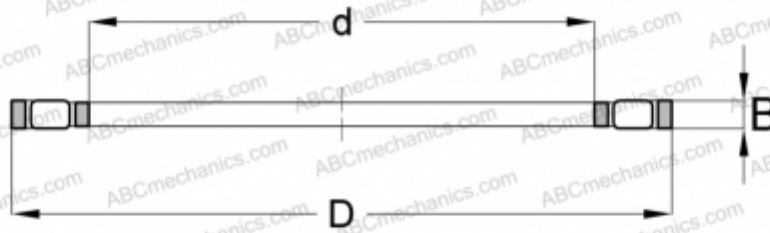

K.81105 TVPB FAG

Cylindrical roller thrust bearings

TYPE: Roller bearings, Thrust roller bearing, Cylindrical, Single direction, thrust cylindrical roller and cage assembly

Technical specification

DIMENSIONS, MM