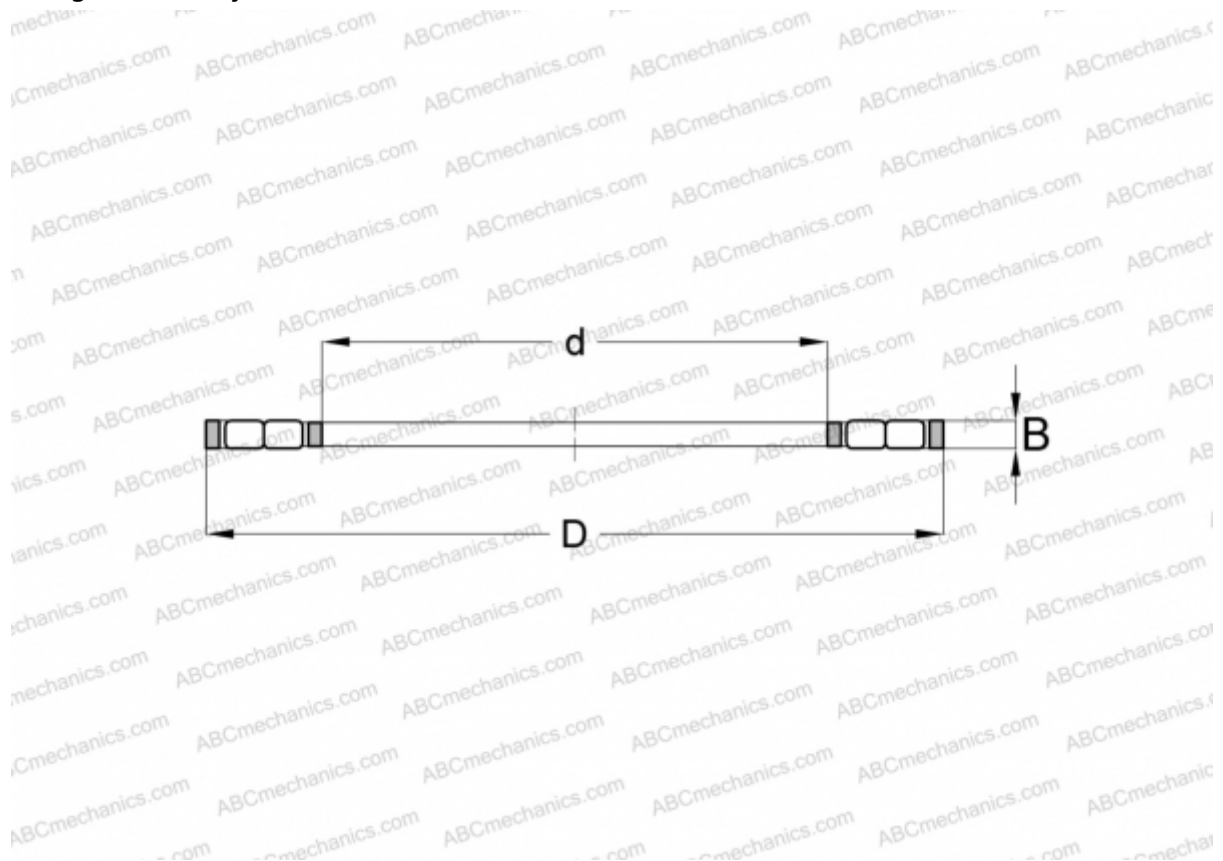

## K89306 ABC

Cylindrical roller thrust bearings

TYPE: Roller bearings, Thrust roller bearing, Cylindrical, Single direction, double row, thrust cylindrical roller and cage assembly

### Technical specification

#### DIMENSIONS, MM

d	30,000
D	60,000
B	5,500

**MANUFACTURER** [ABC](#)