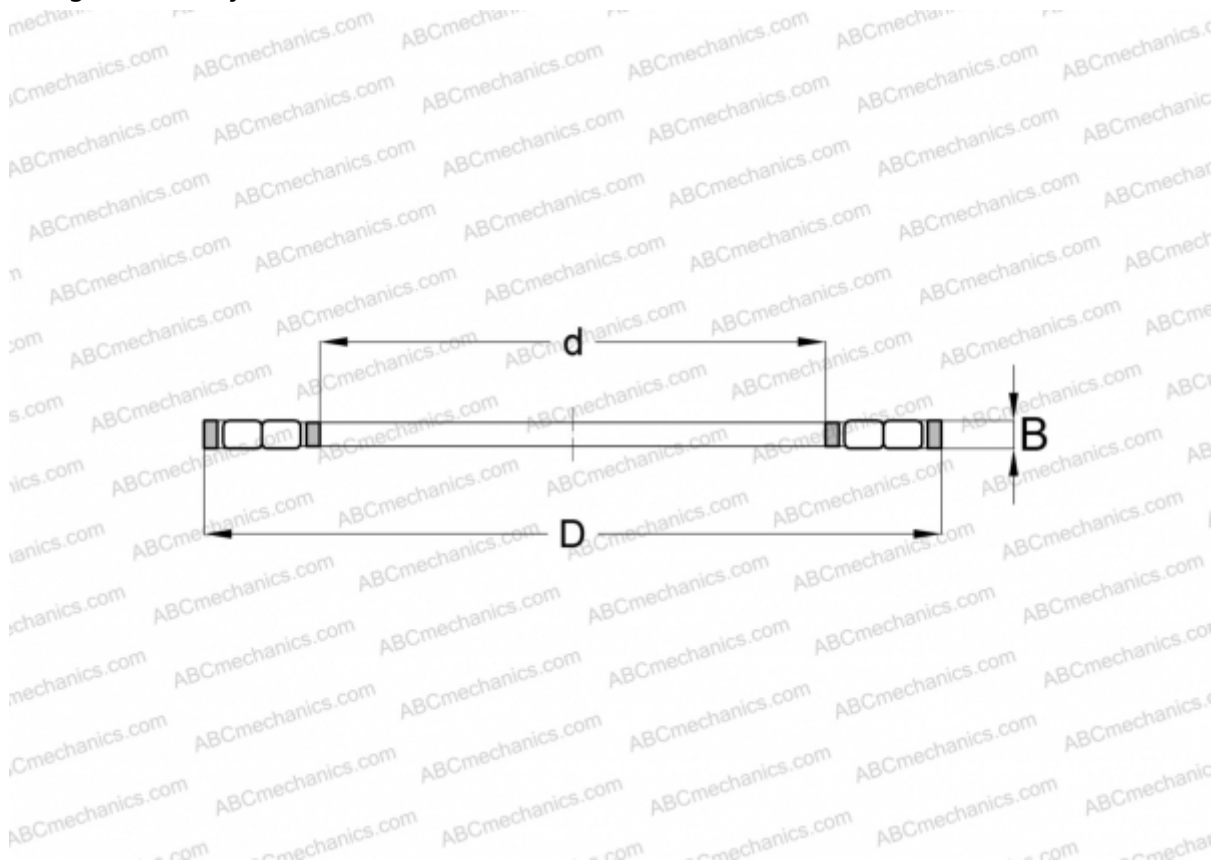

## K89307-TV INA

Cylindrical roller thrust bearings

TYPE: Roller bearings, Thrust roller bearing, Cylindrical, Single direction, double row, thrust cylindrical roller and cage assembly

### Technical specification

#### DIMENSIONS, MM

d	35,000
D	68,000
B	6,000

**MANUFACTURER** [INA](#)