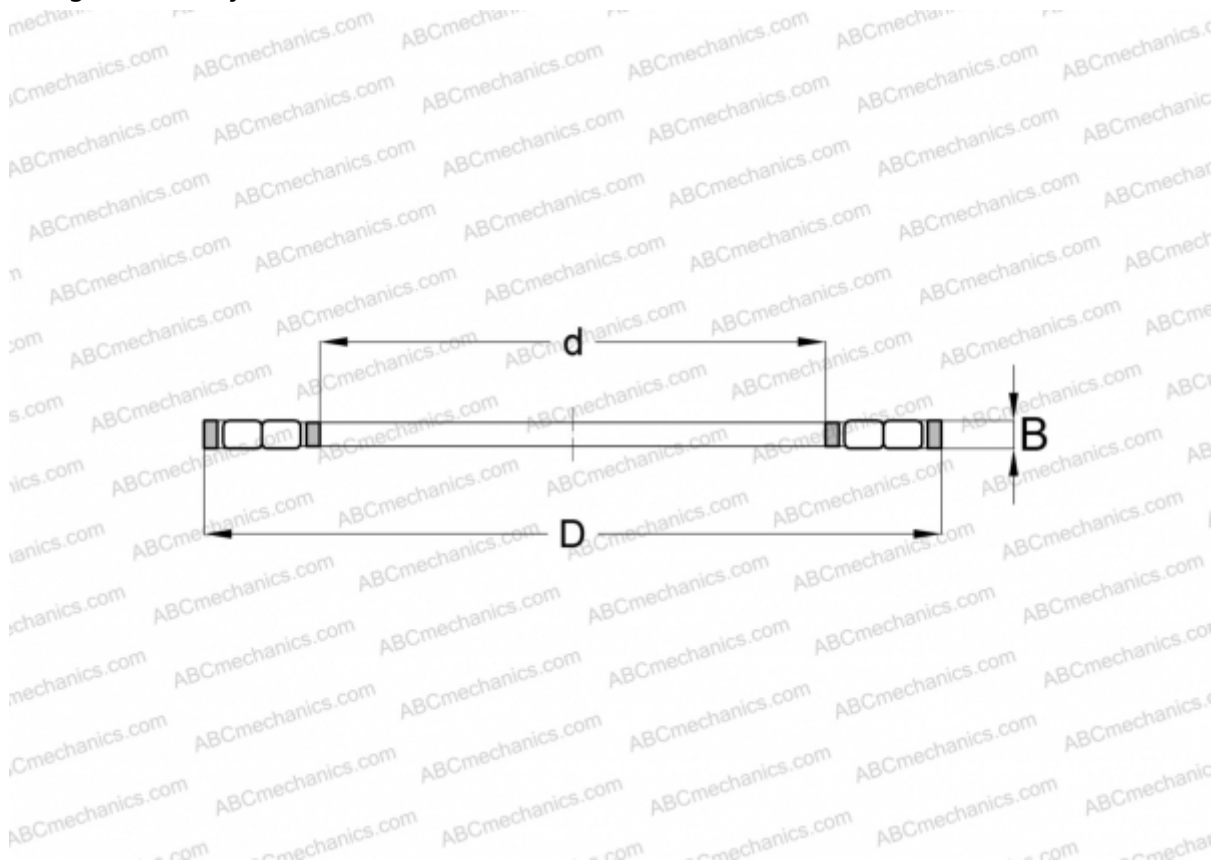

## K89308-TV INA

Cylindrical roller thrust bearings

TYPE: Roller bearings, Thrust roller bearing, Cylindrical, Single direction, double row, thrust cylindrical roller and cage assembly

### Technical specification

#### DIMENSIONS, MM

d	40,000
D	78,000
B	7,000

**MANUFACTURER** [INA](#)