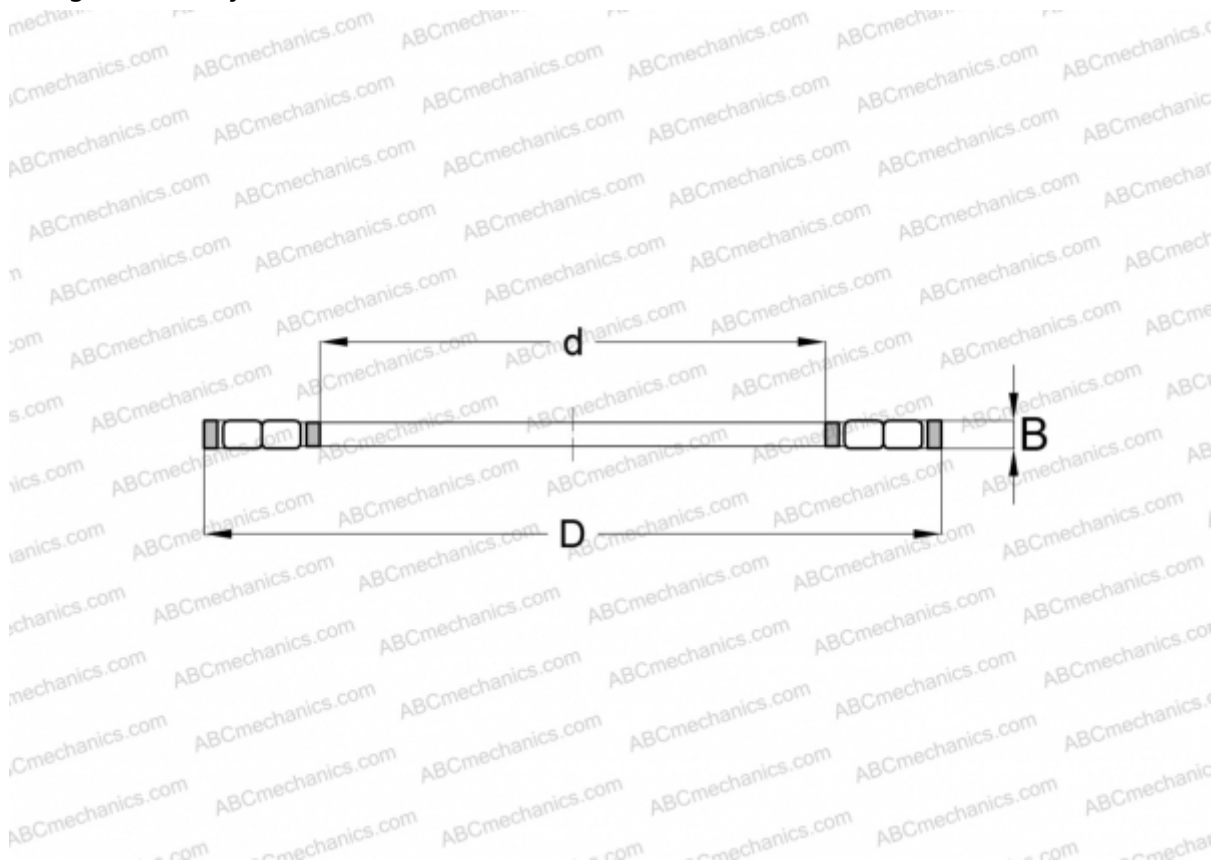

## K89309-TV INA

Cylindrical roller thrust bearings

TYPE: Roller bearings, Thrust roller bearing, Cylindrical, Single direction, double row, thrust cylindrical roller and cage assembly

### Technical specification

#### DIMENSIONS, MM

d	45,000
D	85,000
B	7,500

**MANUFACTURER** [INA](#)