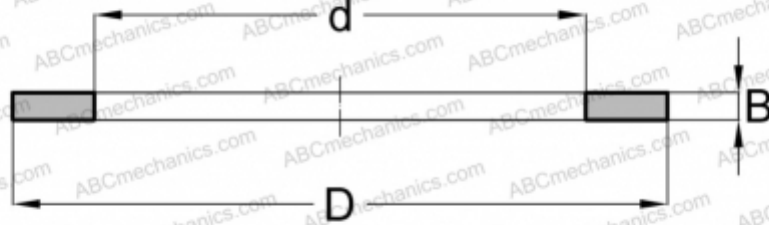

## WS 1226 ABC

Axial bearing washer

TYPE: Rolling bearing parts and accessories, Rolling elements, Axial bearing washers, Shaft locating washers WS

### Technical specification

#### DIMENSIONS, MM

d	12,000
D	26,000
B	2,750

**MANUFACTURER** [ABC](#)