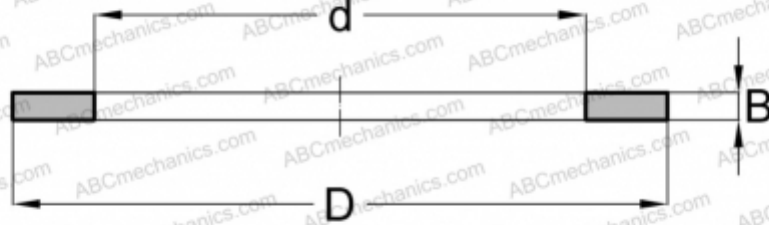

## WS 1226 IKO

Axial bearing washer

TYPE: Rolling bearing parts and accessories, Rolling elements, Axial bearing washers, Shaft locating washers WS

### Technical specification

#### DIMENSIONS, MM

d	12,000
D	26,000
B	2,750

**MANUFACTURER** [IKO](#)