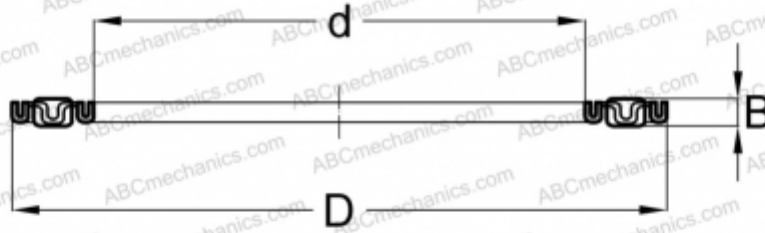

AXK0414-TV INA

Needle roller thrust bearings

TYPE: Roller bearings, Thrust roller bearing, Needle, Needle roller and cage assemblies, single direction

Technical specification

DIMENSIONS, MM

d	4,000
D	14,000
B	2,000

MANUFACTURER [INA](#)

INTERCHANGE

ABC	AXK 0414
FAG	AXK0414-TV

CALCULATION DATA

Basic dynamic load rating, C	4,400 kN
Basic static load rating, Co	8,000 kN
Fatigue load limit, Pu	0,940 kN
Reference speed	14900 r/min
Limiting speed	21500 r/min