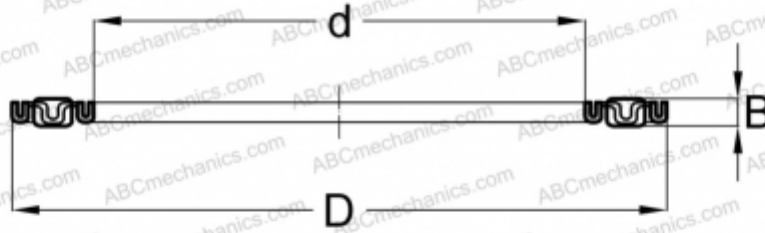

## AXK0515-TV INA

Needle roller thrust bearings

TYPE: Roller bearings, Thrust roller bearing, Needle, Needle roller and cage assemblies, single direction

### Technical specification

#### DIMENSIONS, MM

d	5,000
D	15,000
B	2,000

**MANUFACTURER** [INA](#)