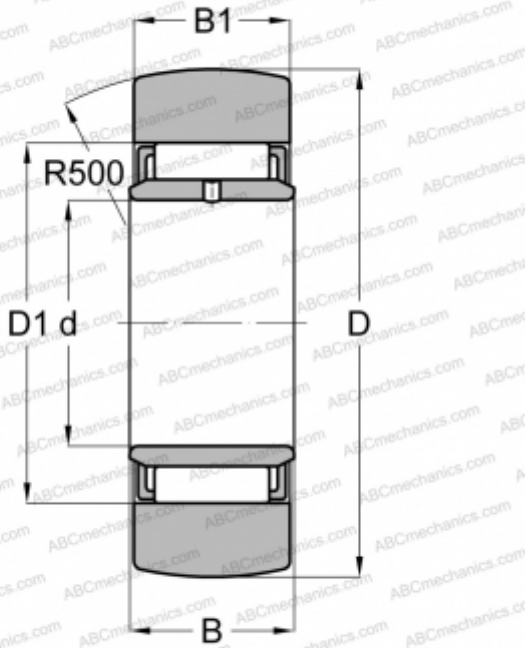

STO6-TV INA

Yoke type track roller

TYPE: Roller bearings, Yoke type track rollers, Without axial guidance, With an inner ring, Outer ring without ribs

Technical specification

DIMENSIONS, MM

d	6,000
D	19,000
D1	13,000
B	10,000
B1	9,800