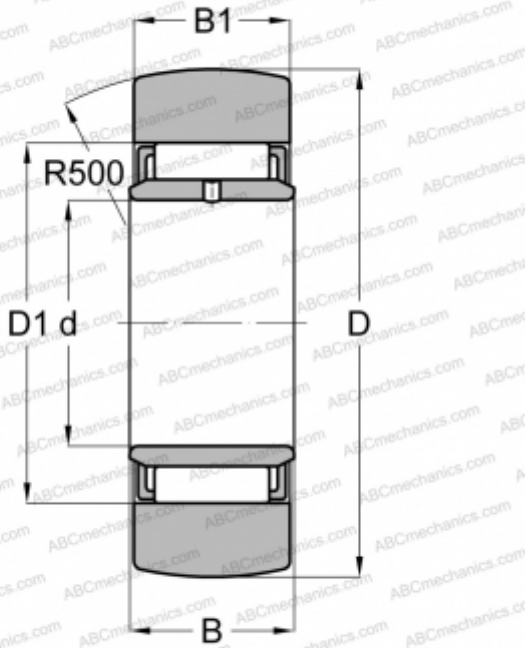

STO8-TV INA

Yoke type track roller

TYPE: Roller bearings, Yoke type track rollers, Without axial guidance, With an inner ring, Outer ring without ribs

Technical specification

DIMENSIONS, MM

d	8,000
D	24,000
D1	15,000
B	10,000
B1	9,800