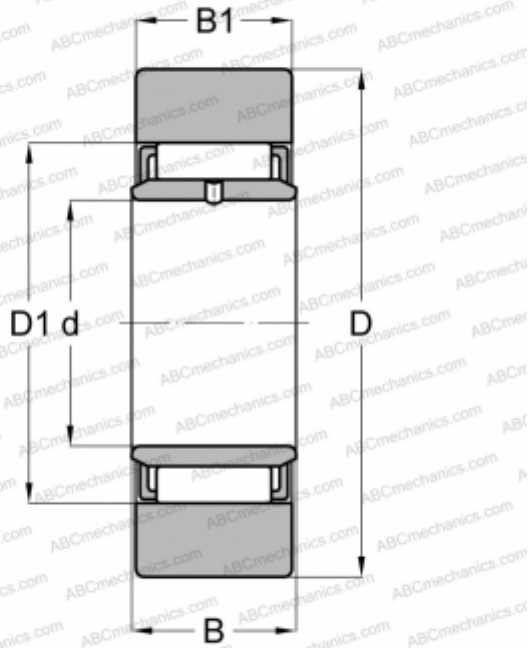

STO6-X-TV INA

Yoke type track roller

TYPE: Roller bearings, Yoke type track rollers, Without axial guidance, With an inner ring, Outer ring without ribs, cylindrical outer ring

Technical specification

DIMENSIONS, MM