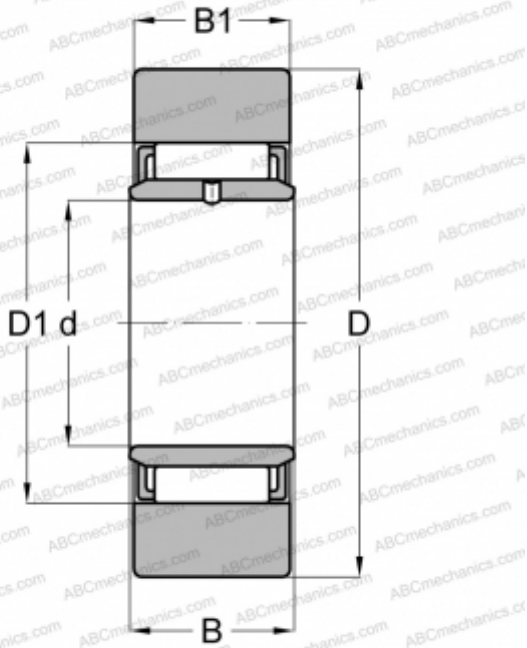

## STO8-X-TV INA

Yoke type track roller

TYPE: Roller bearings, Yoke type track rollers, Without axial guidance, With an inner ring, Outer ring without ribs, cylindrical outer ring

### Technical specification

#### DIMENSIONS, MM

d	8,000
D	24,000
D1	15,000
B	10,000
B1	9,800