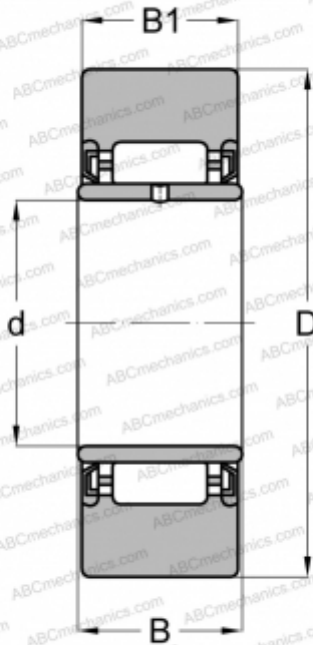

NA22/6-X-2RSR INA

Yoke type track roller

TYPE: Roller bearings, Yoke type track rollers, Without axial guidance, With an inner ring, Outer ring without ribs, contact seals on both side, cylindrical outer ring

Technical specification

DIMENSIONS, MM

d	6,000
D	19,000
B	12,000
B1	11,000

MANUFACTURER

[INA](#)

INTERCHANGE

ABC	NA 22/6 2RSX
FAG	NA 22/6 2RSR DZ
SKF	NA 22/6.2RS.X
TORRINGTON	NA 22/6 2RS DZ

CALCULATION DATA