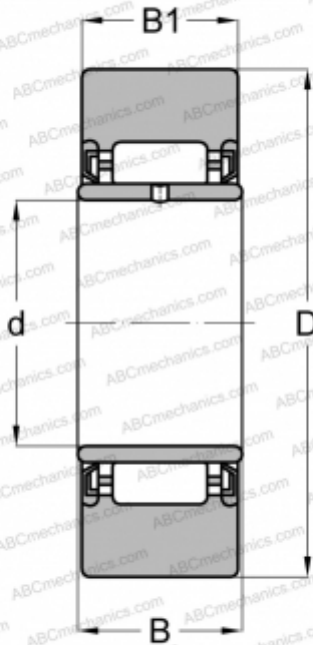

NA22/8-X-2RSR INA

Yoke type track roller

TYPE: Roller bearings, Yoke type track rollers, Without axial guidance, With an inner ring, Outer ring without ribs, contact seals on both side, cylindrical outer ring

Technical specification

DIMENSIONS, MM

d	8,000
D	24,000
B	12,000
B1	11,000

MANUFACTURER

[INA](#)

INTERCHANGE

ABC	NA 22/8 2RSX
FAG	NA 22/8 2RSR DZ
SKF	NA 22/8.2RS.X
TORRINGTON	NA 22/8 2RS DZ

CALCULATION DATA